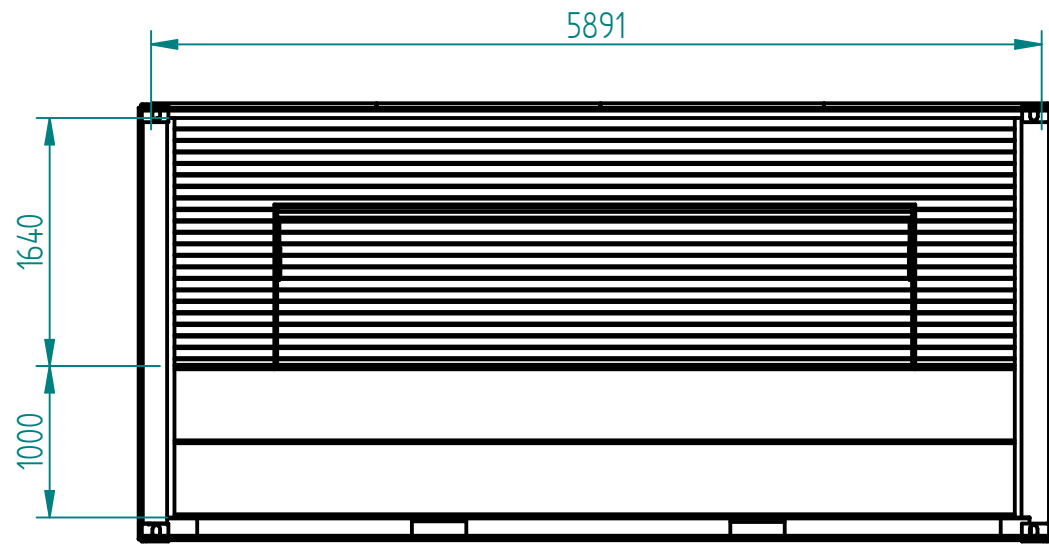

Solar panels

	NAME	DATE
DRAWN	Johan L.	04/20/23
UNLESS OTHERWISE SPECIFIED DIMENSIONS ARE IN MILLIMETERS ANGLES ±X.X°		

**EVENT
TRAILER
SERVICES**

SIZE A3	TITLE Merch hub
SCALE:	WEIGHT:
SHEET 1 OF 2	

	NAME	DATE
DRAWN	Johan L.	04/20/23
UNLESS OTHERWISE SPECIFIED DIMENSIONS ARE IN MILLIMETERS ANGLES ±X.X°		

EVENT TRAILER SERVICES

SIZE A3	TITLE Merch hub
SCALE:	WEIGHT:
SHEET 2 OF 2	