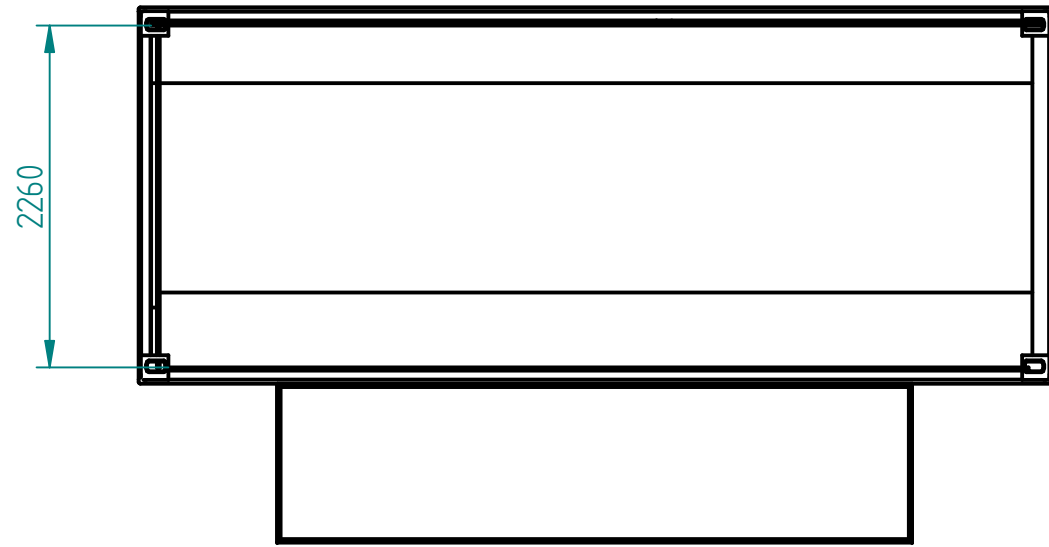

Solar panels

	NAME	DATE
DRAWN	Johan L.	04/20/23
UNLESS OTHERWISE SPECIFIED DIMENSIONS ARE IN MILLIMETERS ANGLES ±X.X°		

**EVENT
TRAILER
SERVICES**

SIZE A3	TITLE Merch hub
SCALE:	WEIGHT:
SHEET 1 OF 2	

	NAME	DATE
DRAWN	Johan L.	04/20/23
UNLESS OTHERWISE SPECIFIED DIMENSIONS ARE IN MILLIMETERS ANGLES ±X.X°		

EVENT TRAILER SERVICES

SIZE A3	TITLE Merch hub
SCALE:	WEIGHT:
SHEET 2 OF 2	