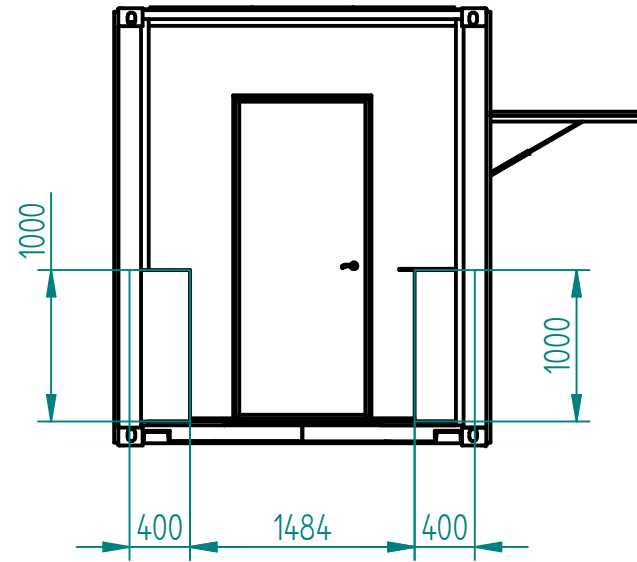

Solar panels

	NAME	DATE
DRAWN	Johan L.	04/20/23
UNLESS OTHERWISE SPECIFIED DIMENSIONS ARE IN MILLIMETERS ANGLES ±X.X°		

**EVENT
TRAILER
SERVICES**

SIZE A3	TITLE Merch hub
SCALE:	WEIGHT:
SHEET 1 OF 2	

	NAME	DATE
DRAWN	Johan L.	04/20/23
UNLESS OTHERWISE SPECIFIED DIMENSIONS ARE IN MILLIMETERS ANGLES ±X.X°		

EVENT TRAILER SERVICES

SIZE A3	TITLE Merch hub
SCALE:	WEIGHT:
SHEET 2 OF 2	