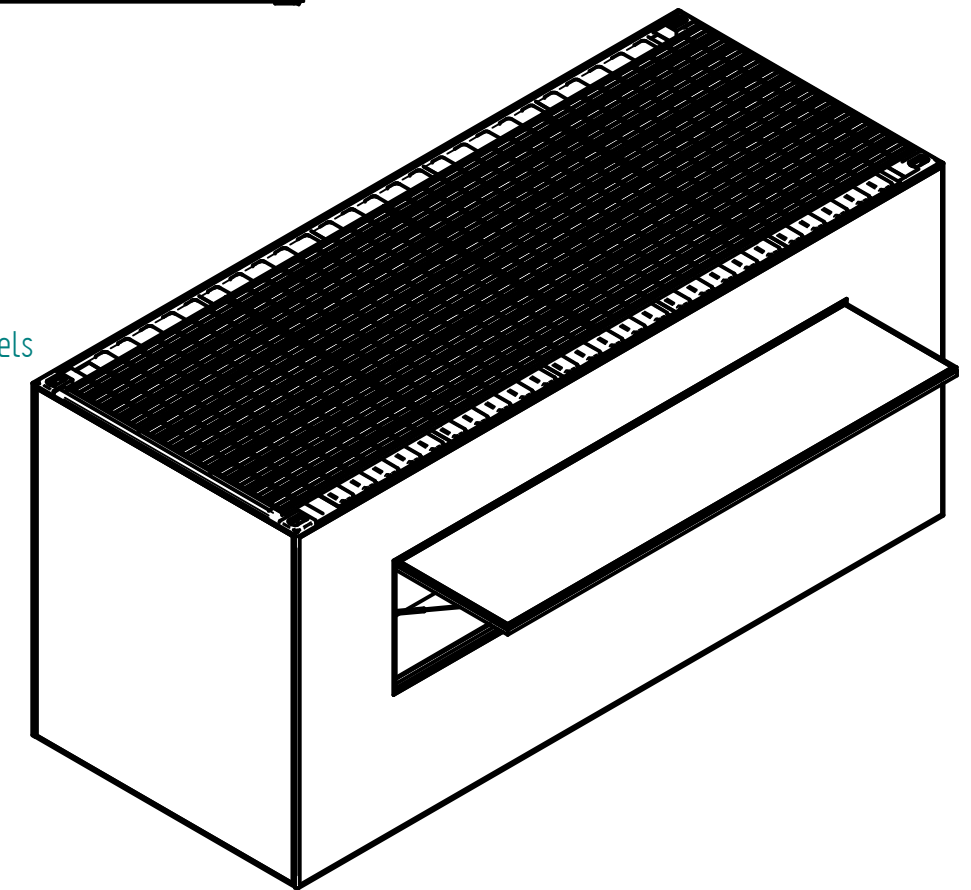

Solar panels

	NAME	DATE
DRAWN	Johan L.	04/20/23
UNLESS OTHERWISE SPECIFIED DIMENSIONS ARE IN MILLIMETERS ANGLES ±X.X°		

**EVENT
TRAILER
SERVICES**

SIZE A3	TITLE Merch hub
SCALE:	WEIGHT:
SHEET 1 OF 2	

	NAME	DATE
DRAWN	Johan L.	04/20/23
UNLESS OTHERWISE SPECIFIED DIMENSIONS ARE IN MILLIMETERS ANGLES ±X.X°		

EVENT TRAILER SERVICES

SIZE A3	TITLE Merch hub
SCALE:	WEIGHT:
SHEET 2 OF 2	