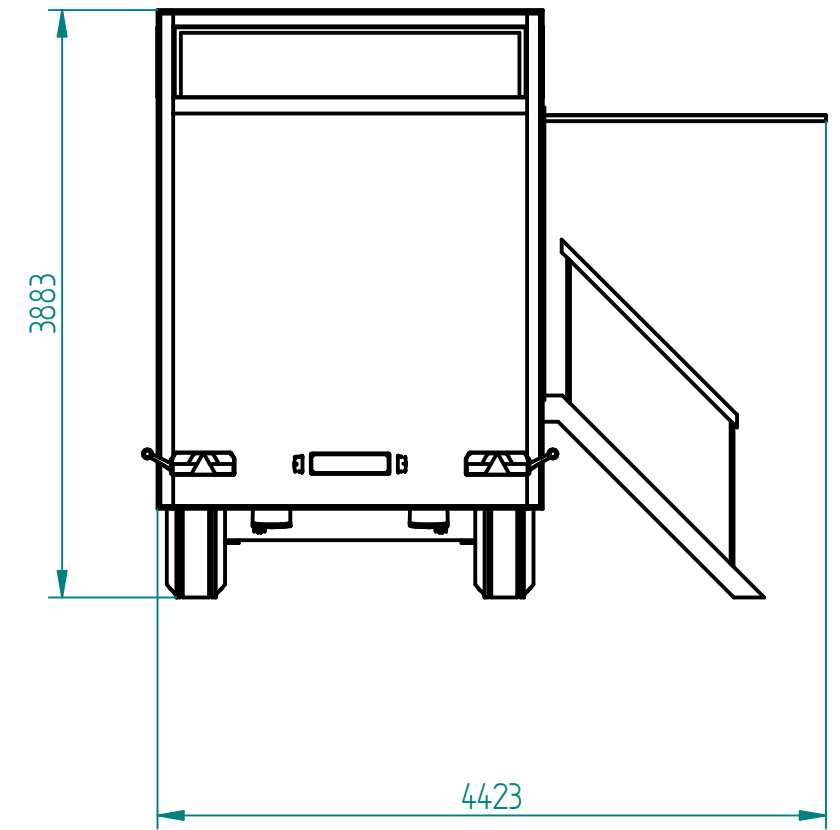

Santa trailer met gesloten luiken.

	NAME	DATE
DRAWN	Johan L.	06/03/22
UNLESS OTHERWISE SPECIFIED DIMENSIONS ARE IN MILLIMETERS ANGLES ±X.X°		

 E-Demonstrations	
SIZE A3	TITLE Santa trailer
SCALE: 1/50	WEIGHT:
SHEET 1 OF 2	

Santa trailer open luiken.

	NAME	DATE
DRAWN	Johan L.	06/03/22
UNLESS OTHERWISE SPECIFIED DIMENSIONS ARE IN MILLIMETERS ANGLES ±X.X°		

E-Demonstrations

SIZE A3	TITLE Santa trailer
SCALE: 1/50	WEIGHT:
SHEET 2 OF 2	