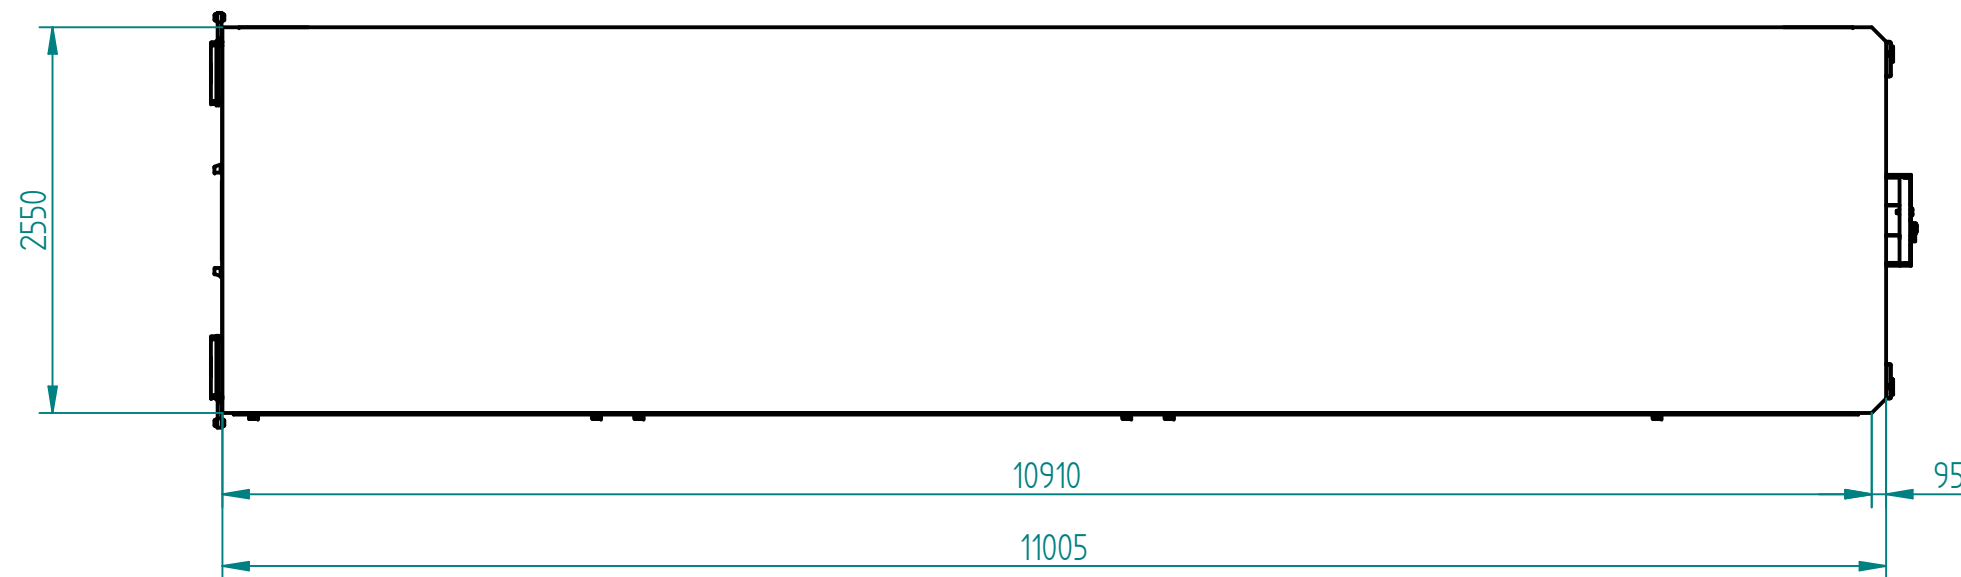

Santa trailer met gesloten luiken.

	NAME	DATE
DRAWN	Johan L.	06/03/22
UNLESS OTHERWISE SPECIFIED DIMENSIONS ARE IN MILLIMETERS ANGLES ±X.X°		

 E-Demonstrations	
SIZE A3	TITLE Santa trailer
SCALE: 1/50	WEIGHT:
SHEET 1 OF 2	

Santa trailer open luiken.

	NAME	DATE
DRAWN	Johan L.	06/03/22
UNLESS OTHERWISE SPECIFIED DIMENSIONS ARE IN MILLIMETERS ANGLES ±X.X°		

E-Demonstrations

SIZE A3	TITLE Santa trailer
SCALE: 1/50	WEIGHT:
SHEET 2 OF 2	