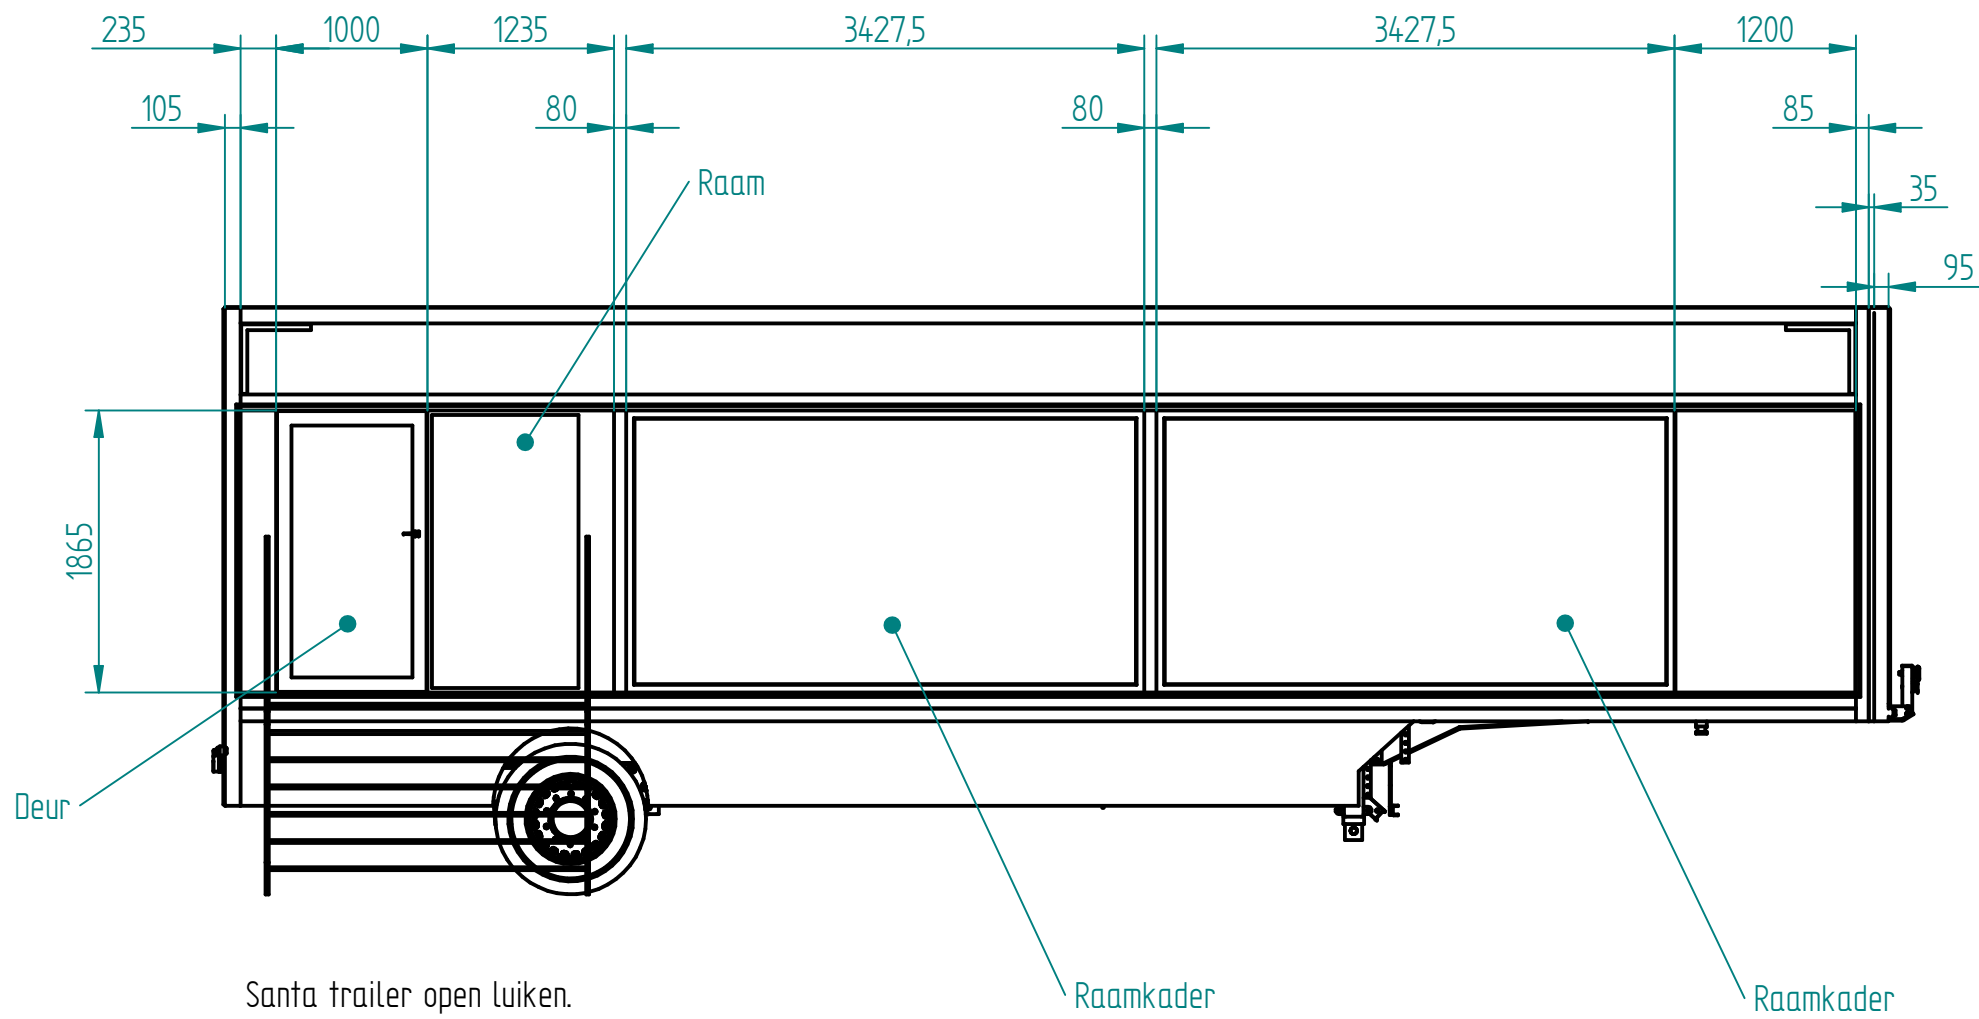

Santa trailer met gesloten luiken.

	NAME	DATE
DRAWN	Johan L.	06/03/22
UNLESS OTHERWISE SPECIFIED DIMENSIONS ARE IN MILLIMETERS ANGLES ±X.X°		

 E-Demonstrations	
SIZE A3	TITLE Santa trailer
SCALE: 1/50	WEIGHT:
SHEET 1 OF 2	

Santa trailer open luiken.

	NAME	DATE
DRAWN	Johan L.	06/03/22
UNLESS OTHERWISE SPECIFIED DIMENSIONS ARE IN MILLIMETERS ANGLES ±X.X°		

E-Demonstrations

SIZE A3	TITLE Santa trailer
SCALE: 1/50	WEIGHT:
SHEET 2 OF 2	