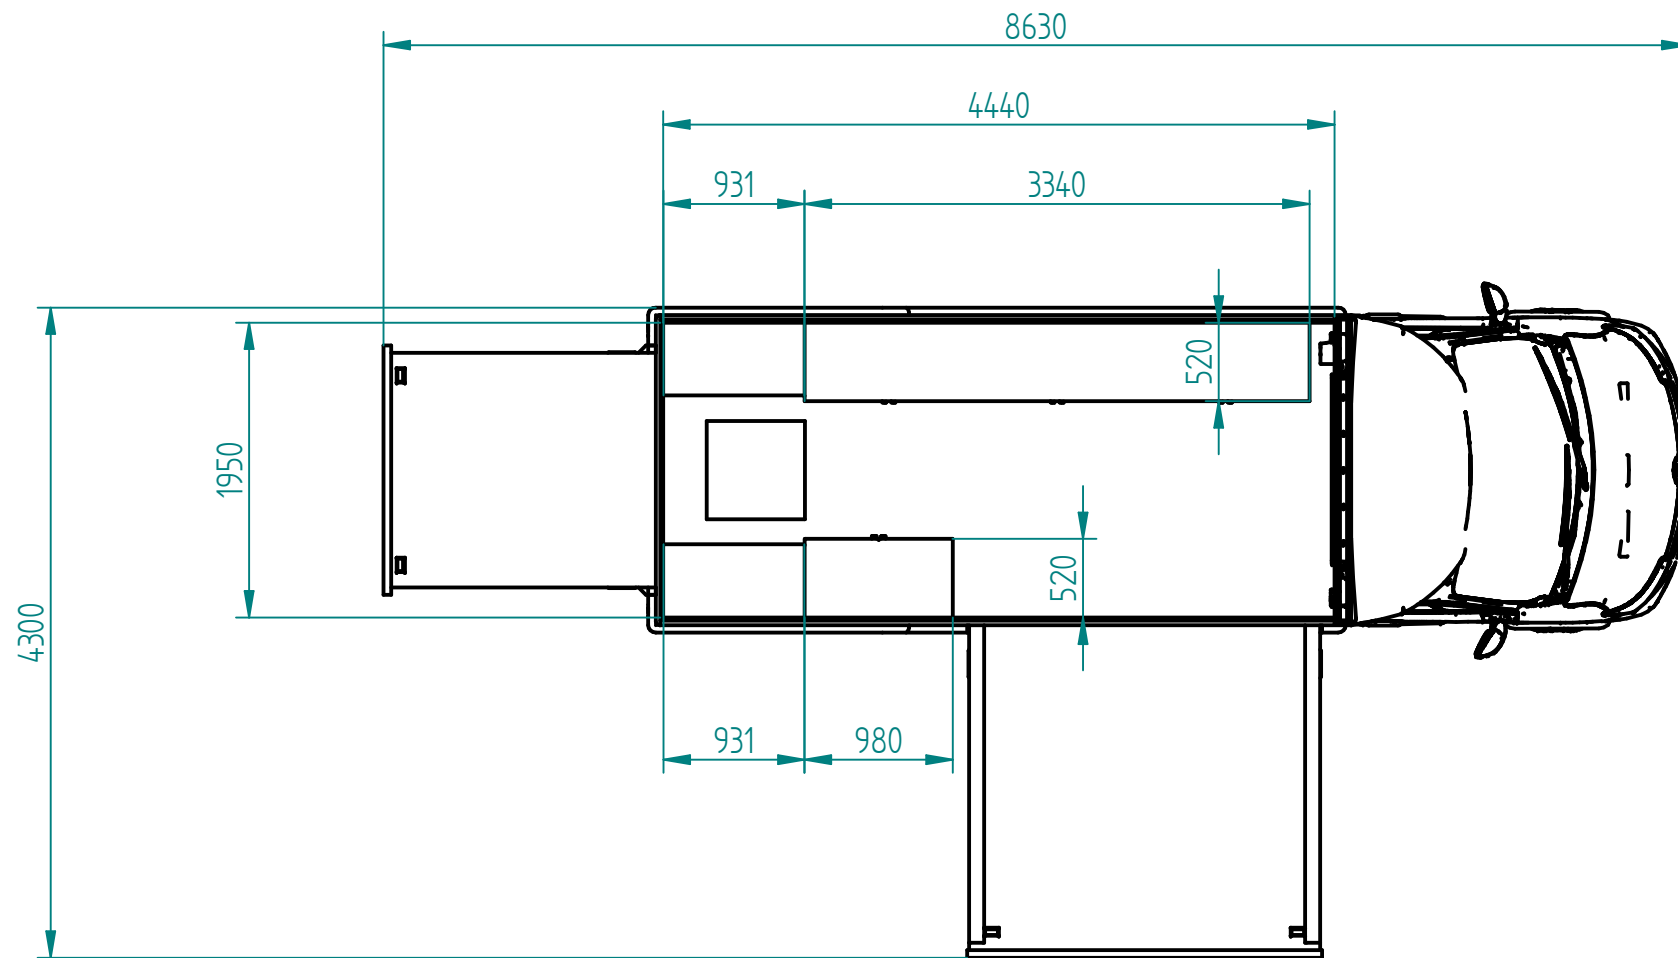

Overview

	NAME	DATE
DRAWN	Johan L.	02/09/21
UNLESS OTHERWISE SPECIFIED DIMENSIONS ARE IN MILLIMETERS ANGLES ±X.X°		

 EVENT TRAILER SERVICES		
		SIZE A3
SCALE:	WEIGHT:	SHEET 1 OF 2

Interior

	NAME	DATE
DRAWN	Johan L.	02/09/21
UNLESS OTHERWISE SPECIFIED DIMENSIONS ARE IN MILLIMETERS ANGLES ±X.X°		

 EVENT TRAILER SERVICES	
SIZE A3	TITLE Promowheels
SCALE:	WEIGHT:
SHEET 2 OF 2	