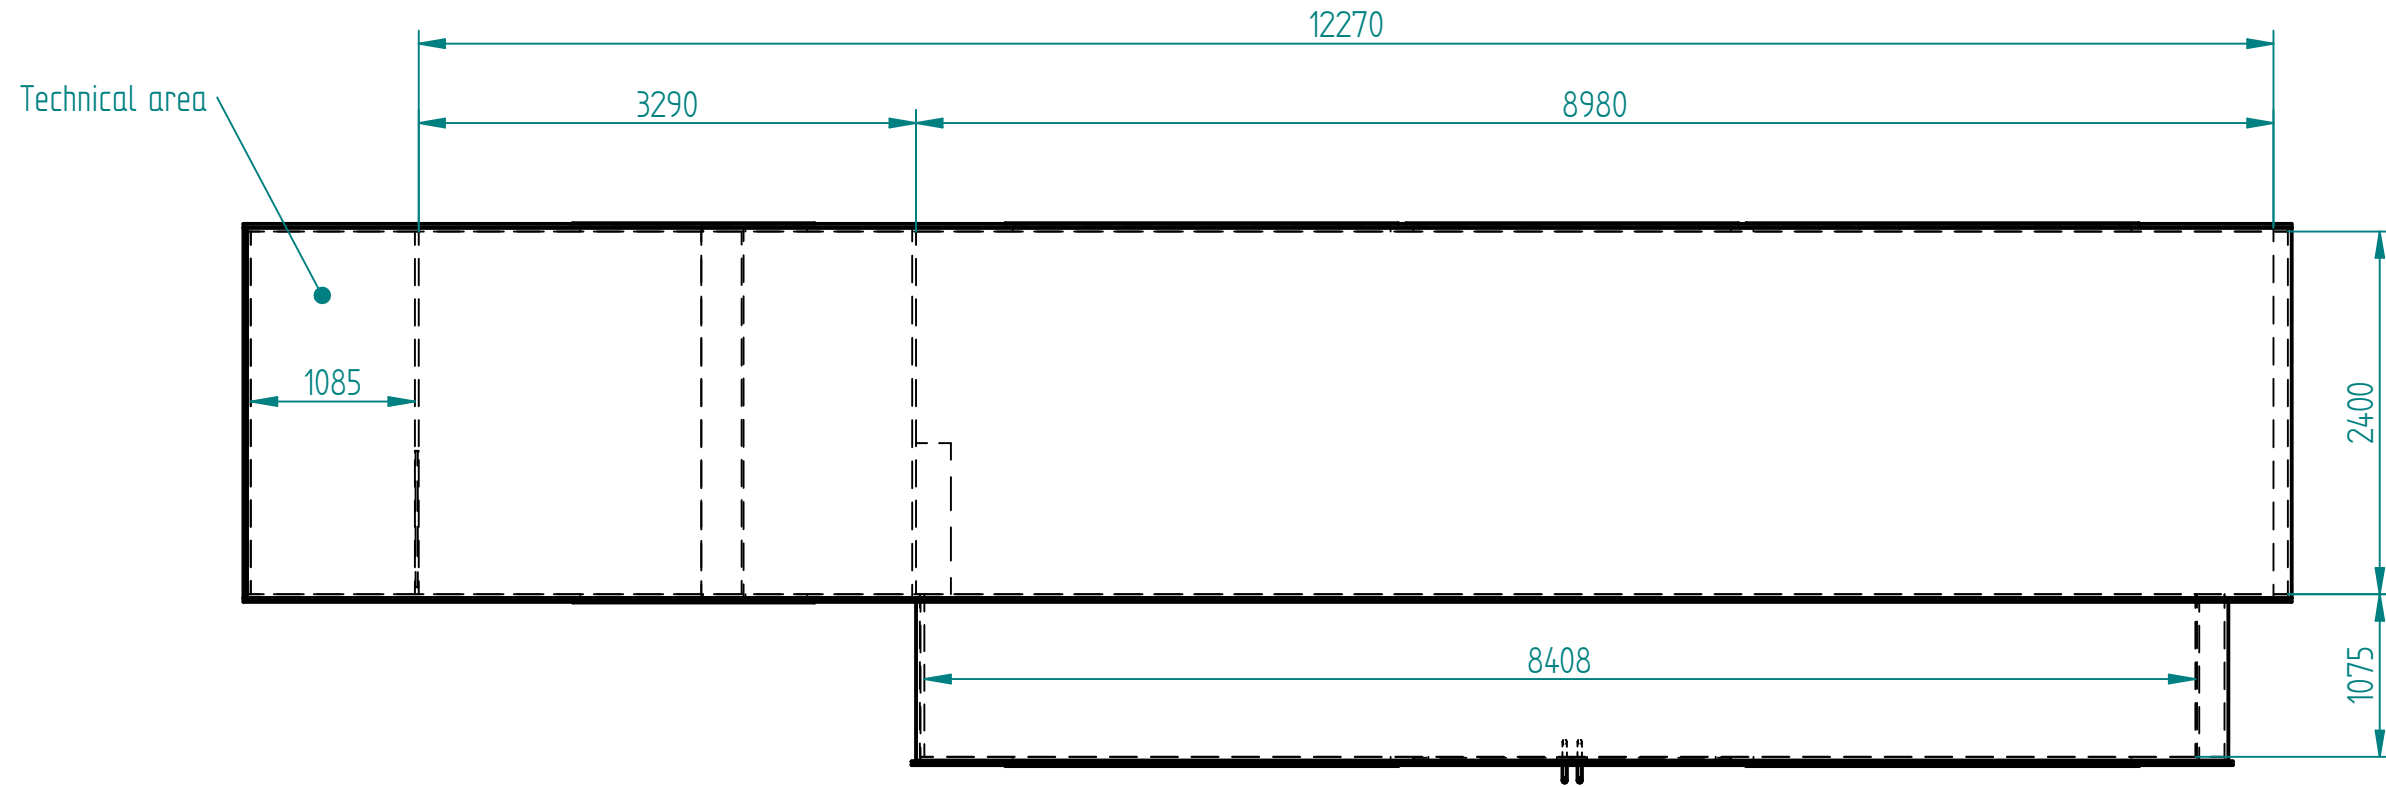

Skirt around front part

Skirt around extension part

Extension part

Overview extendable trailer (1 side)

	NAME	DATE
DRAWN		06/17/19
UNLESS OTHERWISE SPECIFIED DIMENSIONS ARE IN MILLIMETERS ANGLES ±X.X°		

 EVENT TRAILER SERVICES		
		SIZE A3
SCALE:	WEIGHT:	SHEET 1 OF 4

Sideview 01

NAME	DATE
DRAWN	06/17/19

UNLESS OTHERWISE SPECIFIED
DIMENSIONS ARE IN MILLIMETERS
ANGLES ±X.X°

SIZE A3	TITLE Single pod	
SCALE:	WEIGHT:	SHEET 2 OF 4

Sideview 02

	NAME	DATE
DRAWN		06/17/19
UNLESS OTHERWISE SPECIFIED DIMENSIONS ARE IN MILLIMETERS ANGLES ±X.X°		

 EVENT TRAILER SERVICES		SIZE	TITLE
		A3	Single pod
SCALE:	WEIGHT:	SHEET 3 OF 4	

Top view inside dimensions

	NAME	DATE
DRAWN		06/17/19
UNLESS OTHERWISE SPECIFIED DIMENSIONS ARE IN MILLIMETERS ANGLES ±X.X°		

 EVENT TRAILER SERVICES	
SIZE A3	TITLE Single pod
SCALE:	WEIGHT:
SHEET 4 OF 4	