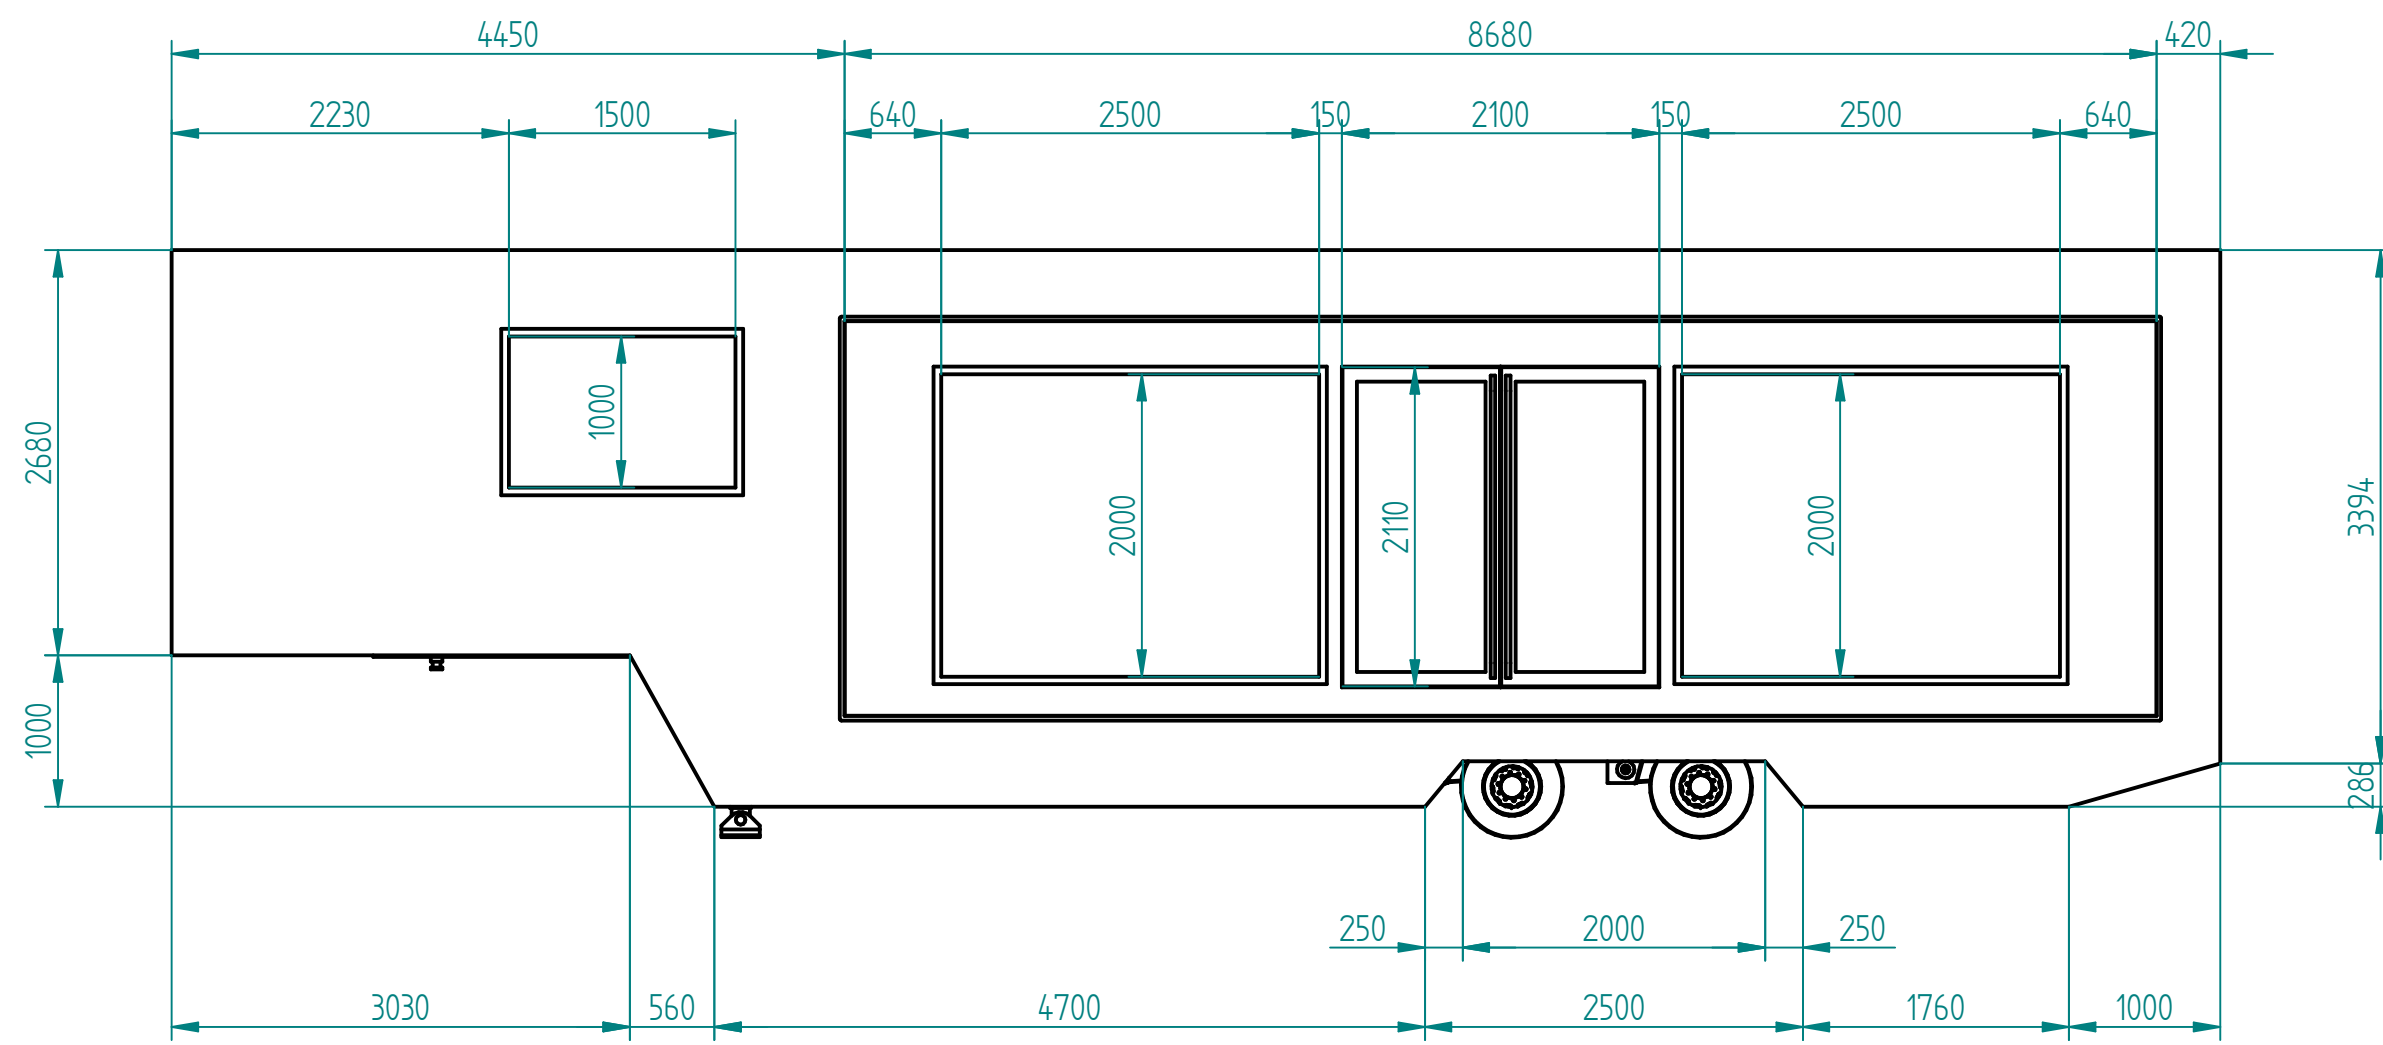

Skirt around front part

Skirt around extension part

Extension part

Overview extendable trailer (1 side)

	NAME	DATE
DRAWN		06/17/19
UNLESS OTHERWISE SPECIFIED DIMENSIONS ARE IN MILLIMETERS ANGLES ±X.X°		

 EVENT TRAILER SERVICES		
		SIZE A3
SCALE:	WEIGHT:	SHEET 1 OF 4

Sideview 01

NAME	DATE
DRAWN	06/17/19

UNLESS OTHERWISE SPECIFIED
DIMENSIONS ARE IN MILLIMETERS
ANGLES ±X.X°

SIZE A3	TITLE Single pod	
SCALE:	WEIGHT:	SHEET 2 OF 4

Sideview 02

	NAME	DATE
DRAWN		06/17/19
UNLESS OTHERWISE SPECIFIED DIMENSIONS ARE IN MILLIMETERS ANGLES ±X.X°		

 EVENT TRAILER SERVICES		SIZE	TITLE
		A3	Single pod
SCALE:	WEIGHT:	SHEET 3 OF 4	

Top view inside dimensions

	NAME	DATE
DRAWN		06/17/19
UNLESS OTHERWISE SPECIFIED DIMENSIONS ARE IN MILLIMETERS ANGLES ±X.X°		

 EVENT TRAILER SERVICES	
SIZE A3	TITLE Single pod
SCALE:	WEIGHT:
SHEET 4 OF 4	