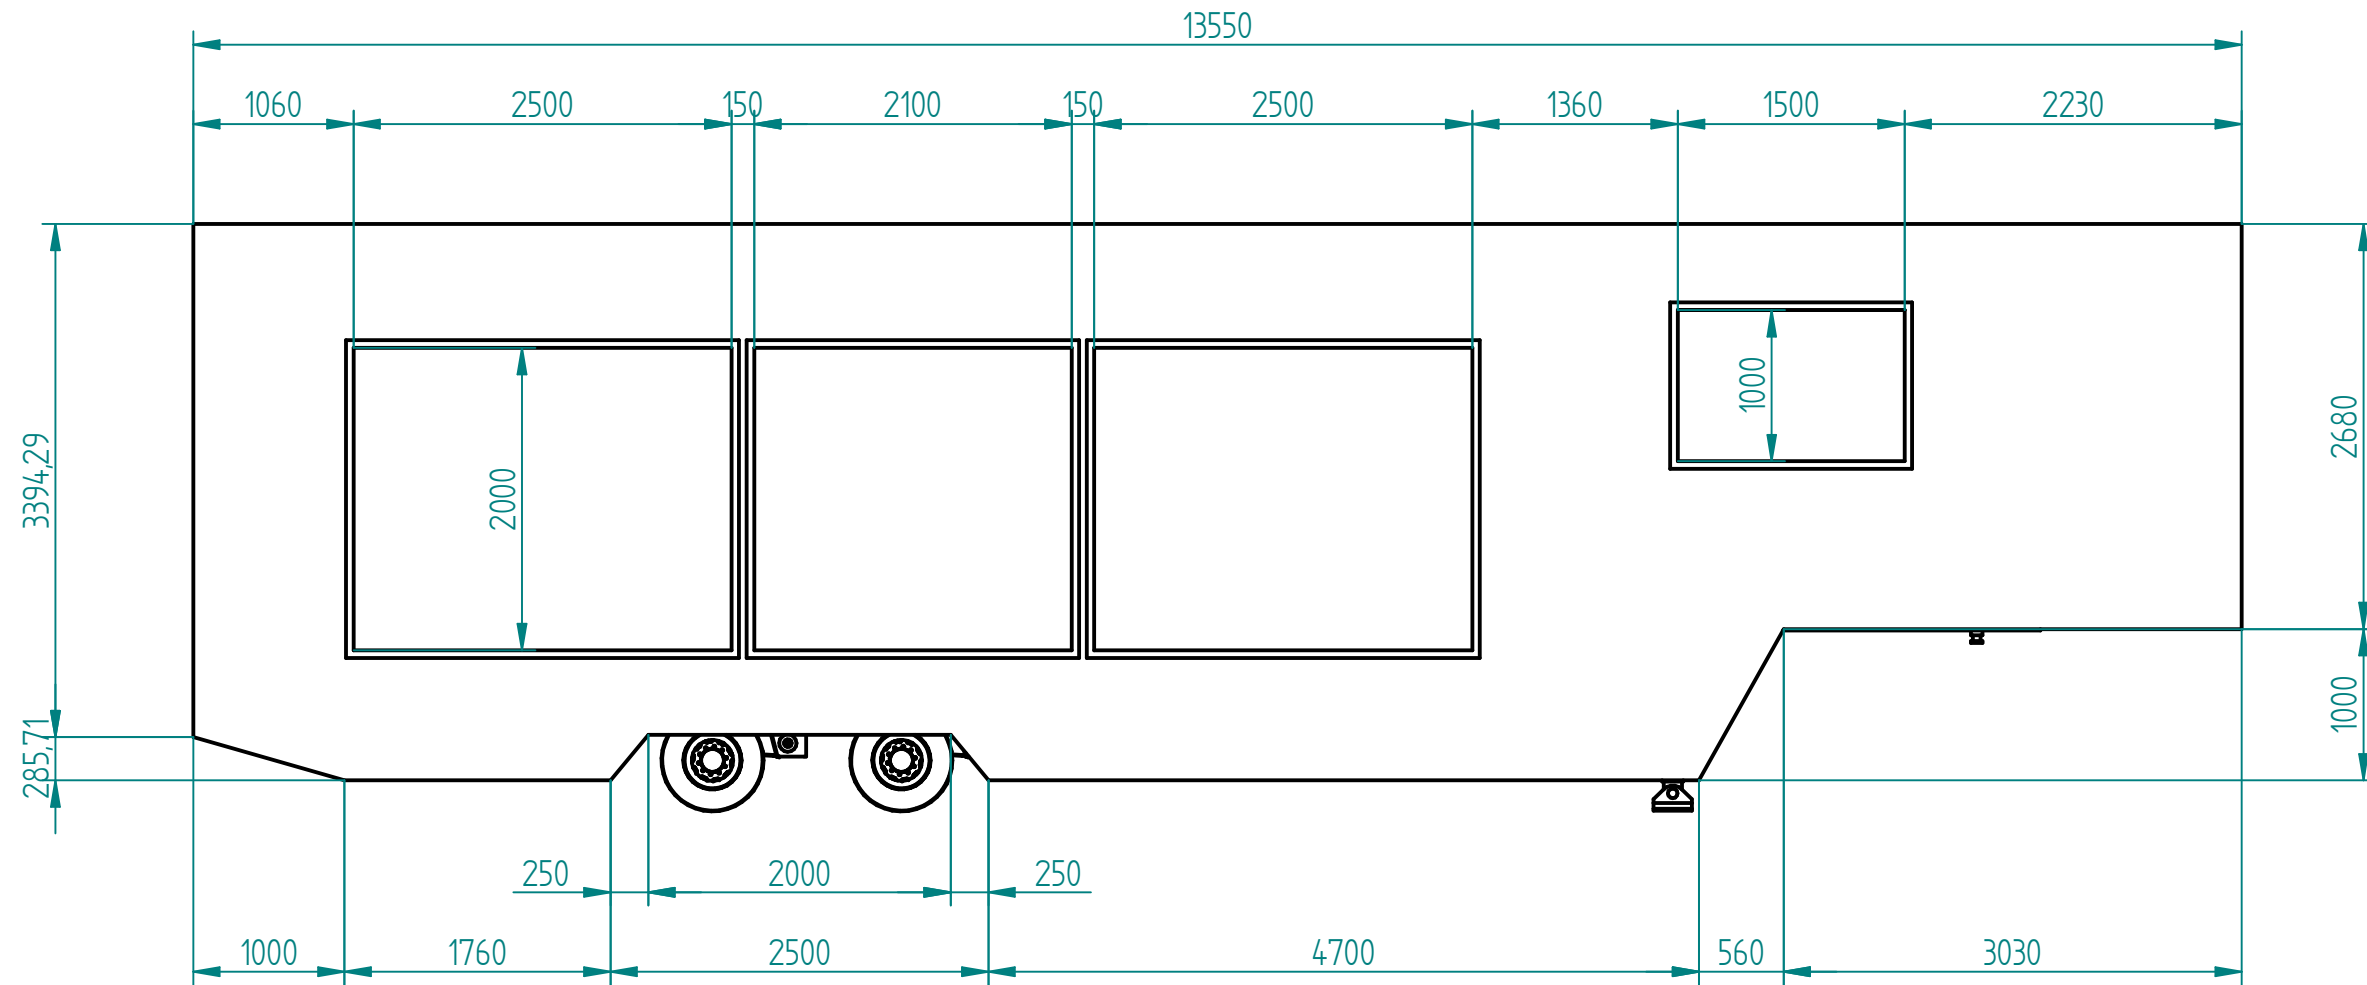

Skirt around front part

Skirt around extension part

Extension part

Overview extendable trailer (1 side)

	NAME	DATE
DRAWN		06/17/19
UNLESS OTHERWISE SPECIFIED DIMENSIONS ARE IN MILLIMETERS ANGLES ±X.X°		

 EVENT TRAILER SERVICES		
		SIZE A3
SCALE:	WEIGHT:	SHEET 1 OF 4

Sideview 01

NAME	DATE
DRAWN	06/17/19

UNLESS OTHERWISE SPECIFIED
DIMENSIONS ARE IN MILLIMETERS
ANGLES ±X.X°

SIZE A3	TITLE Single pod	
SCALE:	WEIGHT:	SHEET 2 OF 4

Sideview 02

	NAME	DATE
DRAWN		06/17/19
UNLESS OTHERWISE SPECIFIED DIMENSIONS ARE IN MILLIMETERS ANGLES ±X.X°		

 EVENT TRAILER SERVICES		SIZE	TITLE
		A3	Single pod
SCALE:	WEIGHT:	SHEET 3 OF 4	

Top view inside dimensions

	NAME	DATE
DRAWN		06/17/19
UNLESS OTHERWISE SPECIFIED DIMENSIONS ARE IN MILLIMETERS ANGLES ±X.X°		

 EVENT TRAILER SERVICES	
SIZE A3	TITLE Single pod
SCALE:	WEIGHT:
SHEET 4 OF 4	