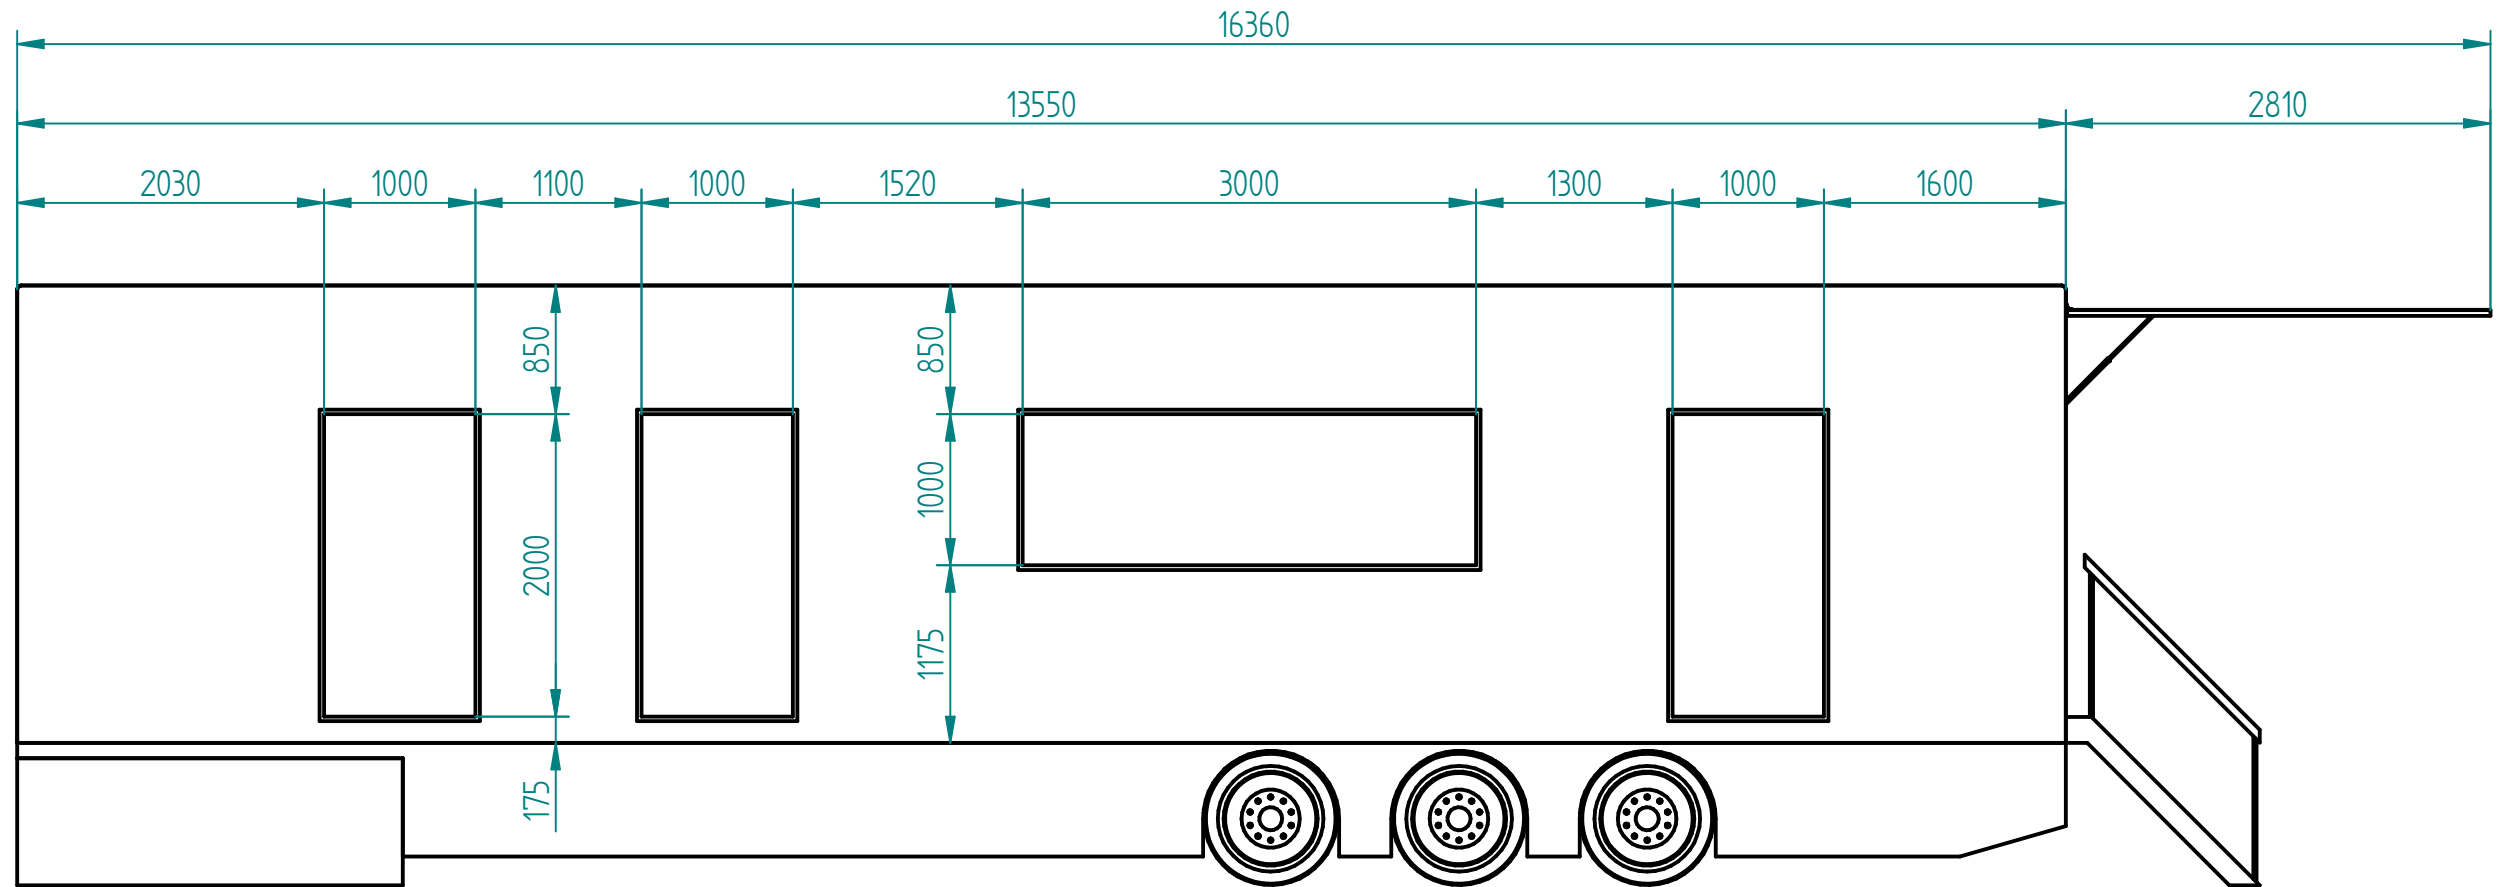

	NAME	DATE
DRAWN	Johan L.	04/09/20

UNLESS OTHERWISE SPECIFIED
DIMENSIONS ARE IN MILLIMETERS
ANGLES ±X.X°

 EVENT TRAILER SERVICES		SIZE	TITLE
		A3	Road office
SCALE:	WEIGHT:	SHEET 2 OF 5	

Sideview 02

	NAME	DATE
DRAWN	Johan L.	04/09/20

UNLESS OTHERWISE SPECIFIED
DIMENSIONS ARE IN MILLIMETERS
ANGLES ±X.X°

EVENT
TRAILER
SERVICES

SIZE A3	TITLE Road office
SCALE:	WEIGHT:
	SHEET 3 OF 5

Back view

	NAME	DATE
DRAWN	Johan L.	04/09/20

UNLESS OTHERWISE SPECIFIED
DIMENSIONS ARE IN MILLIMETERS
ANGLES ±X.X°

EVENT
TRAILER
SERVICES

SIZE	TITLE
A3	Road office
SCALE:	WEIGHT:
	SHEET 4 OF 5

	NAME	DATE
DRAWN	Johan L.	04/09/20
UNLESS OTHERWISE SPECIFIED DIMENSIONS ARE IN MILLIMETERS ANGLES ±X.X°		

**EVENT
TRAILER
SERVICES**

SIZE A3	TITLE Road office
SCALE:	WEIGHT:
SHEET 5 OF 5	