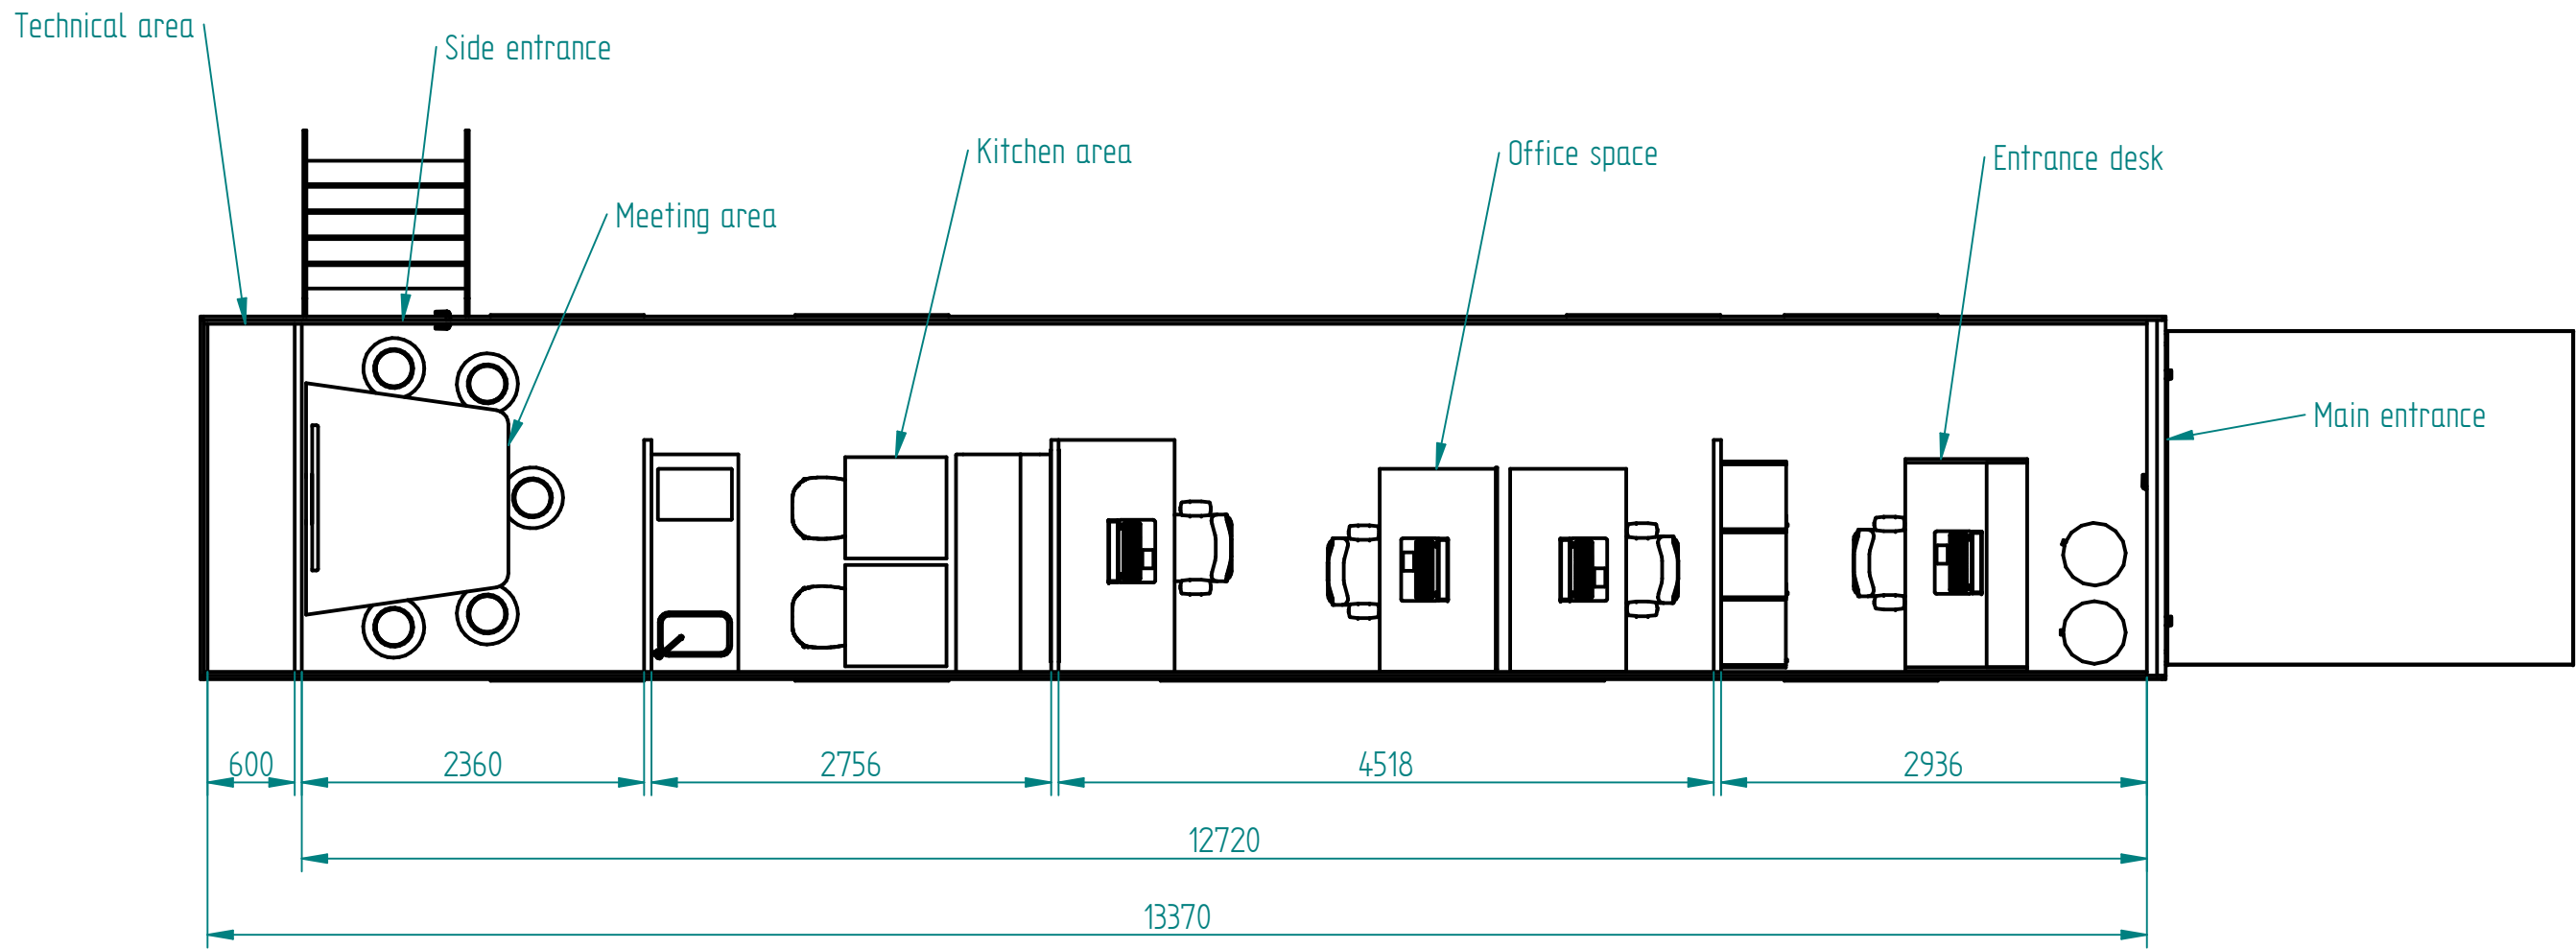

UNLESS OTHERWISE SPECIFIED
DIMENSIONS ARE IN MILLIMETERS
ANGLES ±X.X°

EVENT
TRAILER
SERVICES

SIZE A3	TITLE Road office
SCALE:	WEIGHT:
	SHEET 3 OF 5

Back view

	NAME	DATE
DRAWN	Johan L.	04/09/20

UNLESS OTHERWISE SPECIFIED
DIMENSIONS ARE IN MILLIMETERS
ANGLES ±X.X°

EVENT
TRAILER
SERVICES

SIZE	TITLE
A3	Road office
SCALE:	WEIGHT:
	SHEET 4 OF 5

	NAME	DATE
DRAWN	Johan L.	04/09/20
UNLESS OTHERWISE SPECIFIED DIMENSIONS ARE IN MILLIMETERS ANGLES ±X.X°		

**EVENT
TRAILER
SERVICES**

SIZE A3	TITLE Road office
SCALE:	WEIGHT:
SHEET 5 OF 5	