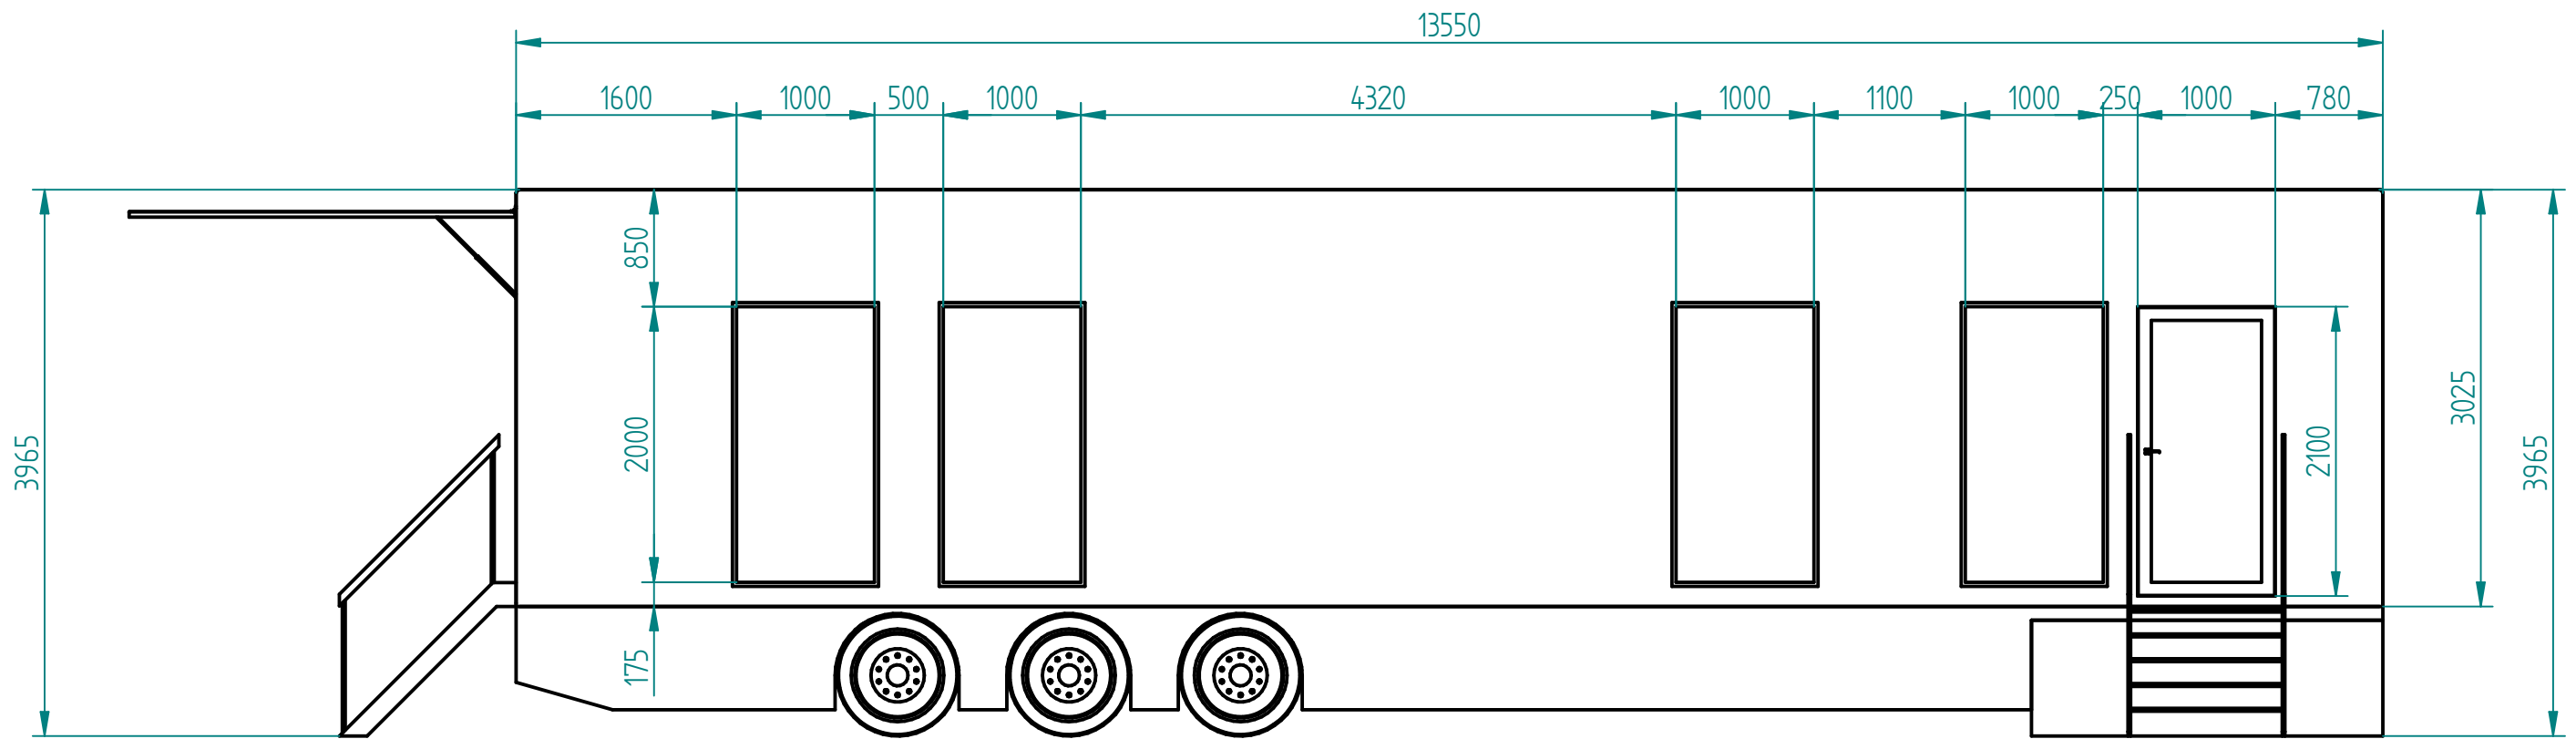

Sideview 01

	NAME	DATE
DRAWN	Johan L.	04/09/20

UNLESS OTHERWISE SPECIFIED
DIMENSIONS ARE IN MILLIMETERS
ANGLES ±X.X°

EVENT TRAILER SERVICES		SIZE	TITLE
		A3	Road office
SCALE:	WEIGHT:	SHEET 2 OF 5