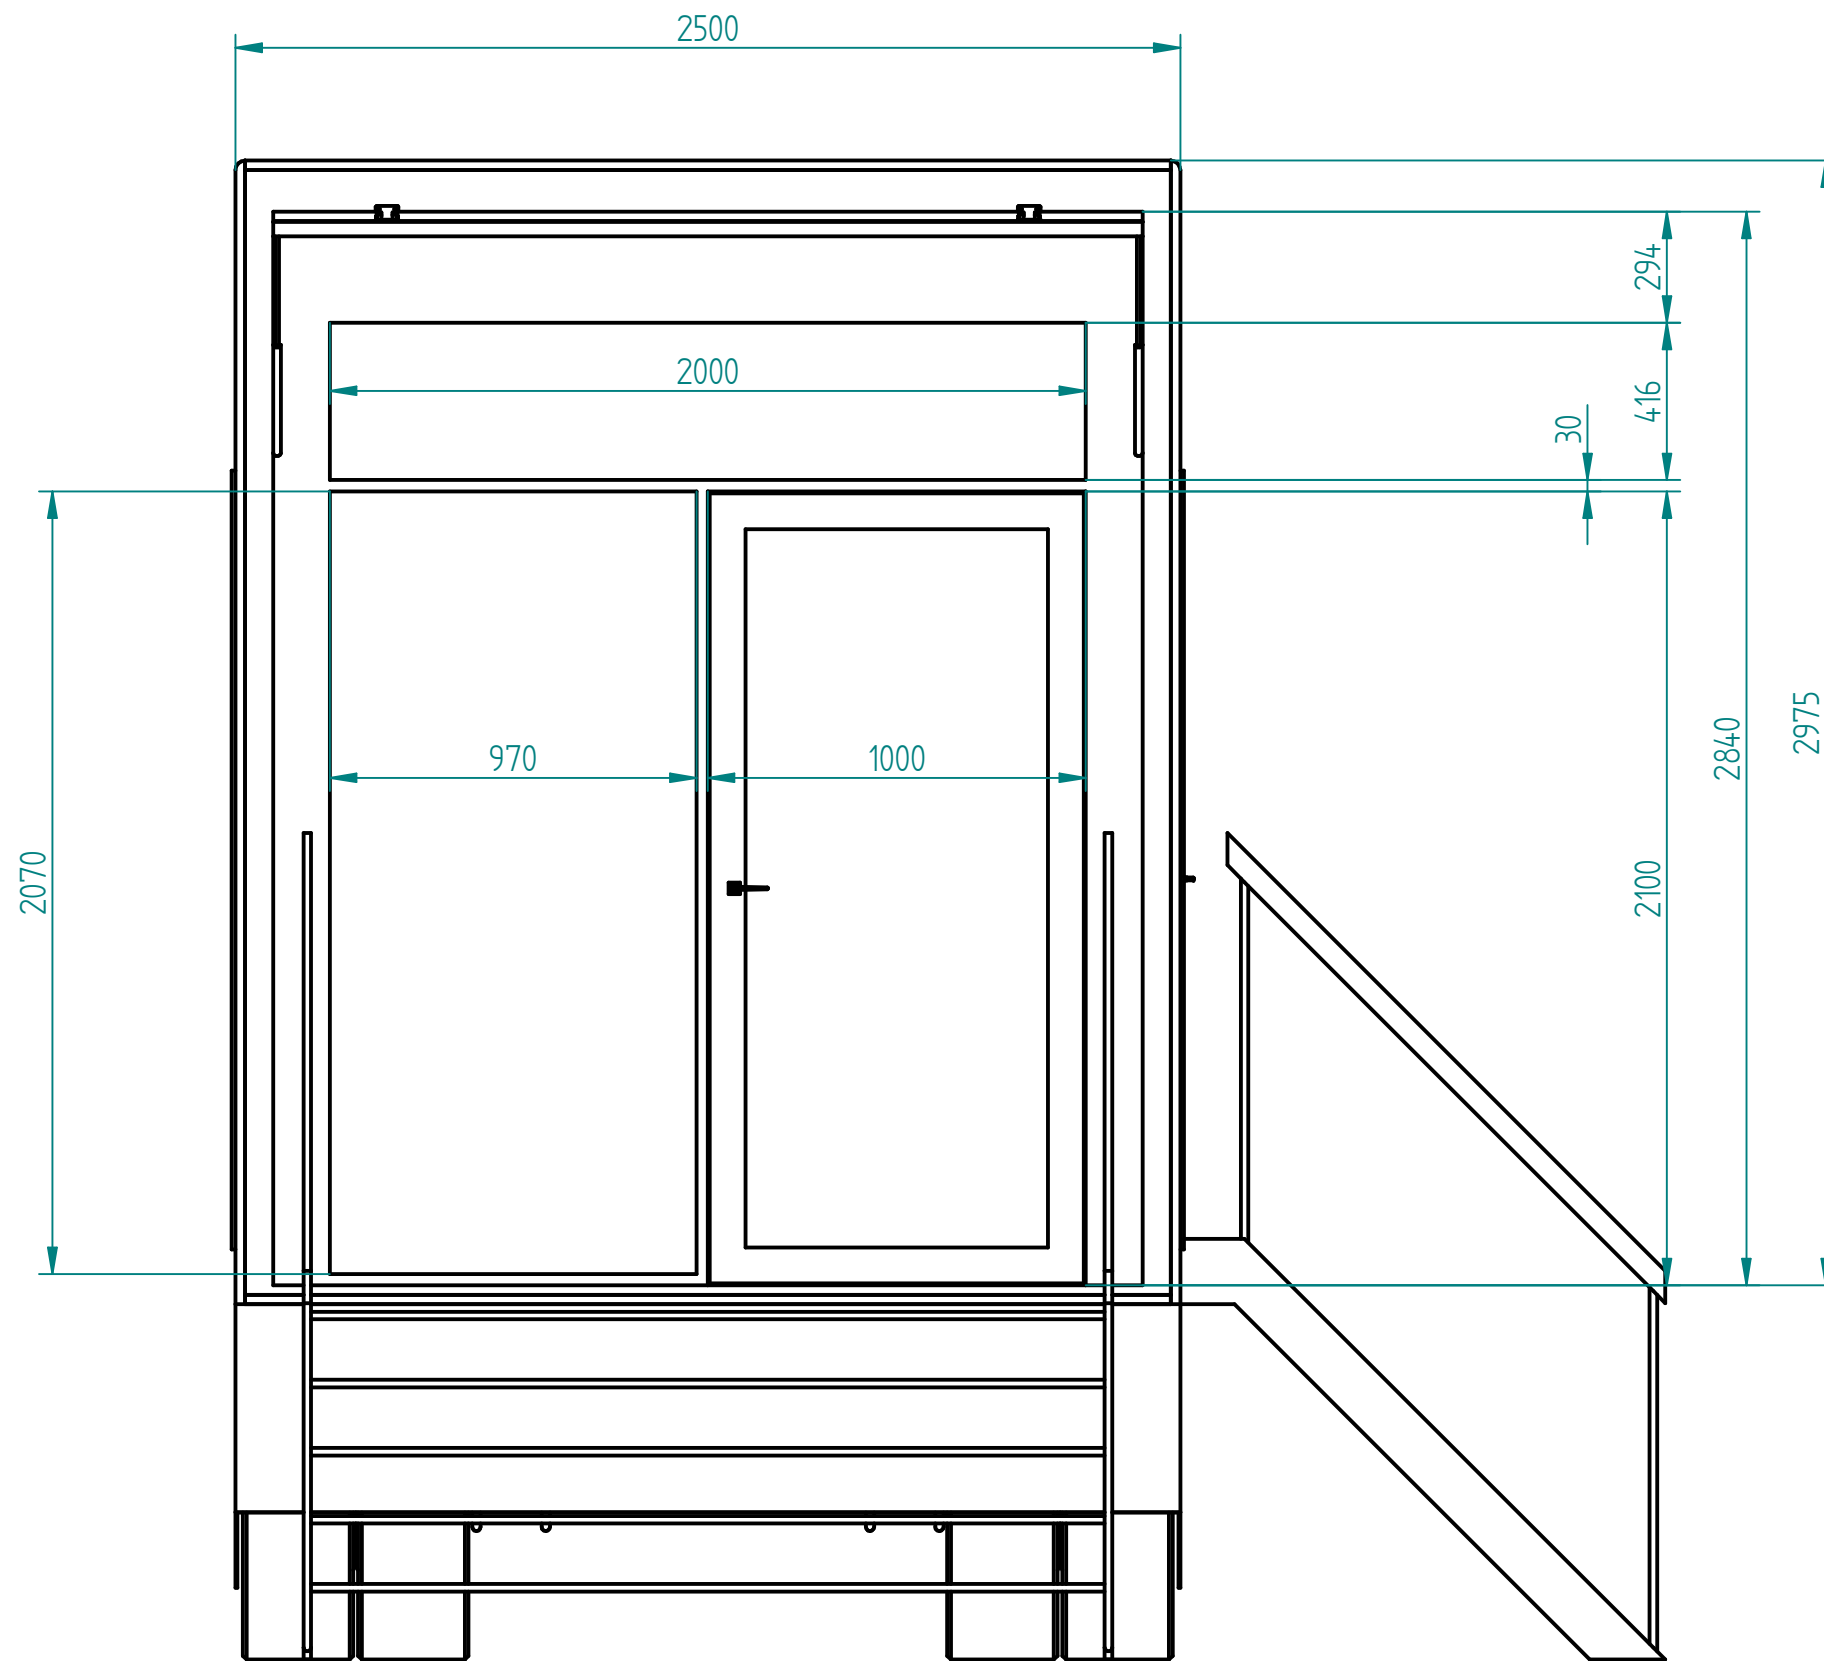

Back view

	NAME	DATE
DRAWN	Johan L.	04/09/20

UNLESS OTHERWISE SPECIFIED
DIMENSIONS ARE IN MILLIMETERS
ANGLES ±X.X°

EVENT
TRAILER
SERVICES

SIZE	TITLE
A3	Road office
SCALE:	WEIGHT:
	SHEET 4 OF 5