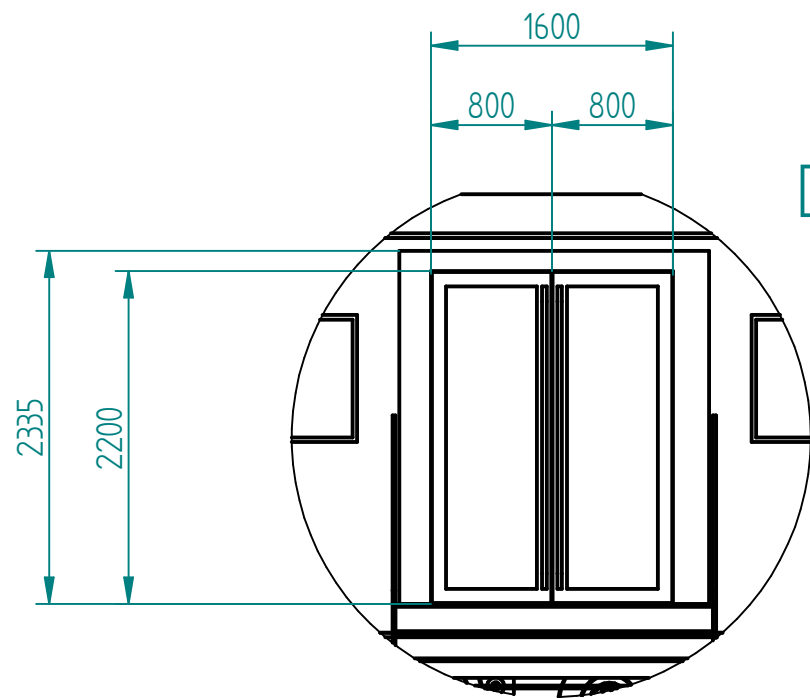

Overview extendable trailer

	NAME	DATE
DRAWN		06/17/19
UNLESS OTHERWISE SPECIFIED DIMENSIONS ARE IN MILLIMETERS ANGLES ±X.X°		

 EVENT TRAILER SERVICES		SIZE	TITLE
		A3	Double pod
SCALE:	WEIGHT:	SHEET 1 OF 4	

DETAIL A

Sideview 01

	NAME	DATE
DRAWN		06/17/19
UNLESS OTHERWISE SPECIFIED DIMENSIONS ARE IN MILLIMETERS ANGLES ±XX°		

 EVENT TRAILER SERVICES	
SIZE A3	TITLE Double pod
SCALE:	WEIGHT:
	SHEET 2 OF 4

Sideview 02

	NAME	DATE
DRAWN		06/17/19
UNLESS OTHERWISE SPECIFIED DIMENSIONS ARE IN MILLIMETERS ANGLES ±XX°		

EVENT TRAILER SERVICES

SIZE A3	TITLE Double pod
SCALE:	WEIGHT:
SHEET 3 OF 4	

Top view Inside dimention

	NAME	DATE
DRAWN		06/17/19
UNLESS OTHERWISE SPECIFIED DIMENSIONS ARE IN MILLIMETERS ANGLES ±X.X°		

 EVENT TRAILER SERVICES	
SIZE A3	TITLE Double pod
SCALE:	WEIGHT:
SHEET 4 OF 4	