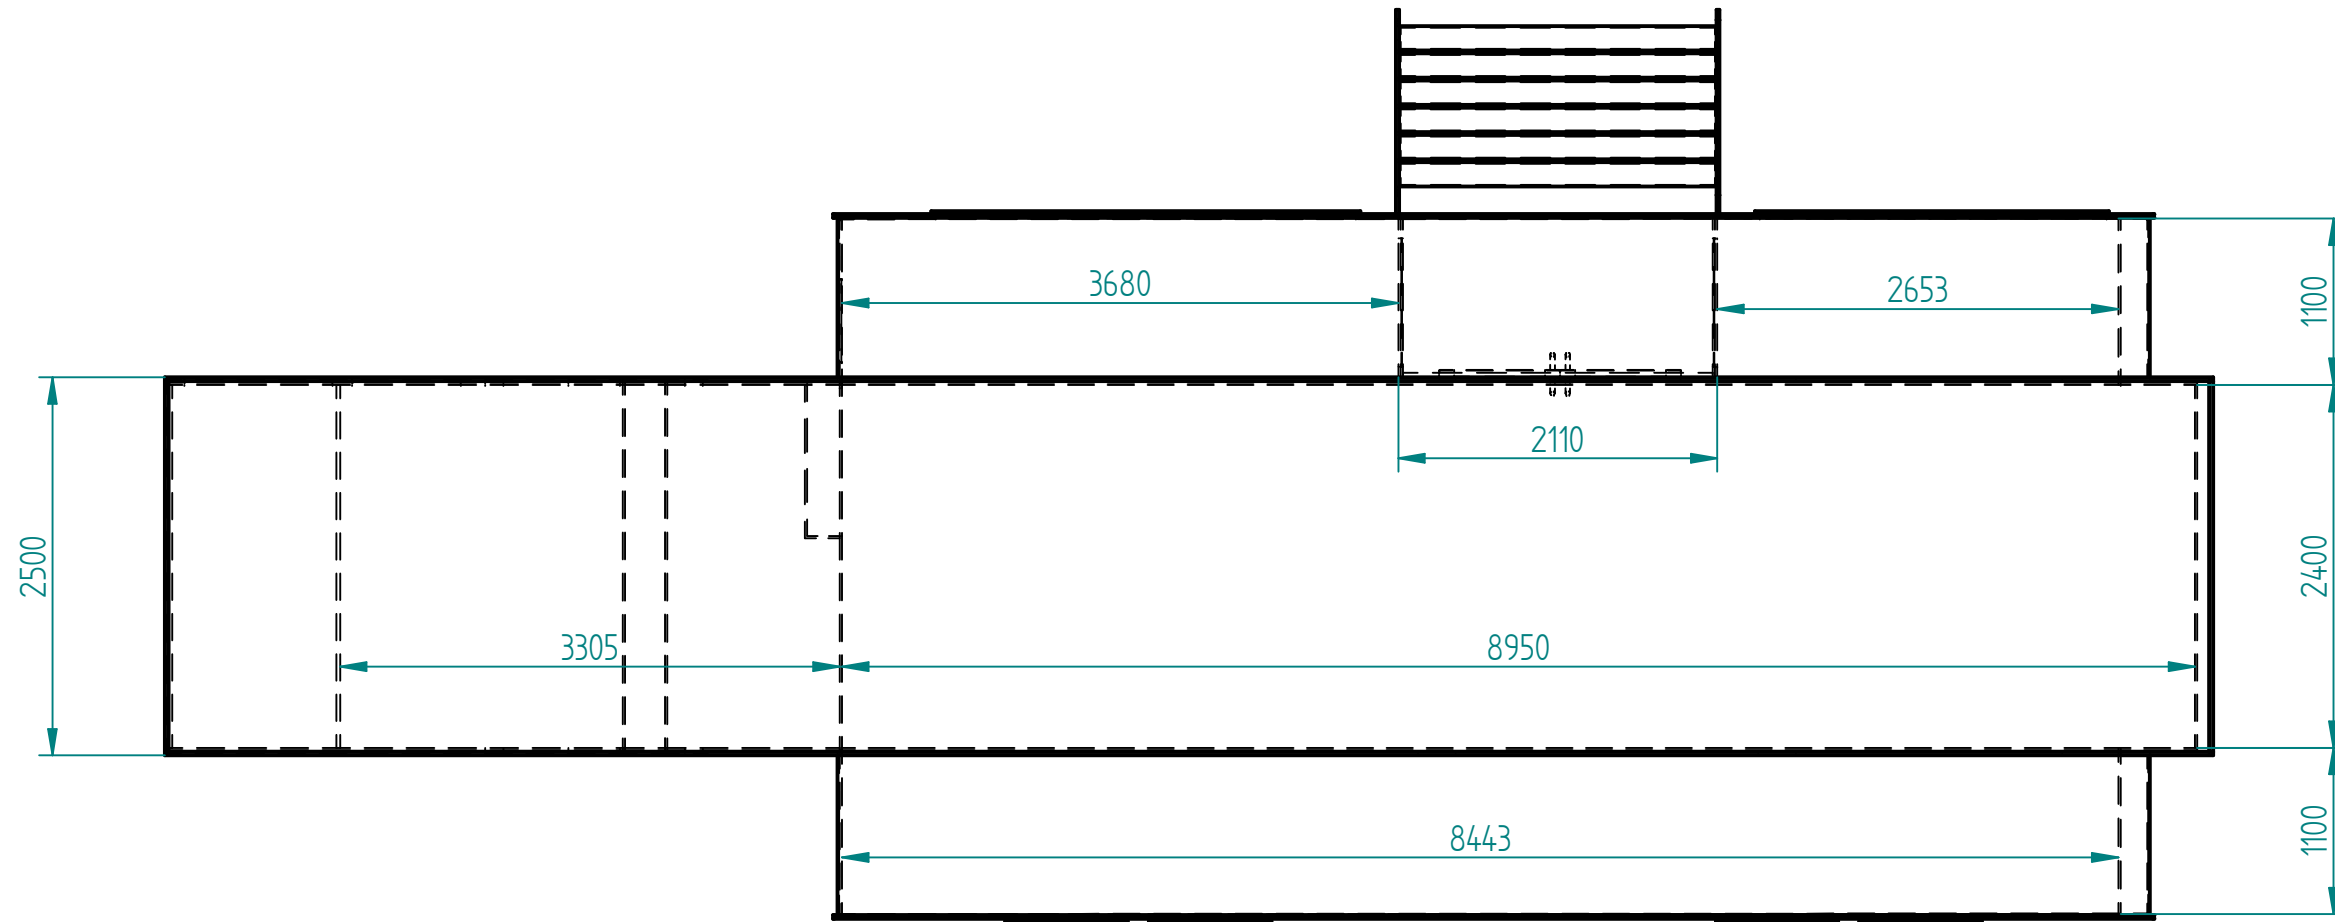

Overview extendable trailer

	NAME	DATE
DRAWN		06/17/19
UNLESS OTHERWISE SPECIFIED DIMENSIONS ARE IN MILLIMETERS ANGLES ±X.X°		

 EVENT TRAILER SERVICES		SIZE	TITLE
		A3	Double pod
SCALE:	WEIGHT:	SHEET 1 OF 4	

DETAIL A

Sideview 01

	NAME	DATE
DRAWN		06/17/19
UNLESS OTHERWISE SPECIFIED DIMENSIONS ARE IN MILLIMETERS ANGLES ±XX°		

 EVENT TRAILER SERVICES	
SIZE A3	TITLE Double pod
SCALE:	WEIGHT:
	SHEET 2 OF 4

Sideview 02

	NAME	DATE
DRAWN		06/17/19
UNLESS OTHERWISE SPECIFIED DIMENSIONS ARE IN MILLIMETERS ANGLES ±XX°		

EVENT TRAILER SERVICES

SIZE A3	TITLE Double pod
SCALE:	WEIGHT:
SHEET 3 OF 4	

Top view Inside dimention

	NAME	DATE
DRAWN		06/17/19
UNLESS OTHERWISE SPECIFIED DIMENSIONS ARE IN MILLIMETERS ANGLES ±X.X°		

 EVENT TRAILER SERVICES	
SIZE A3	TITLE Double pod
SCALE:	WEIGHT:
SHEET 4 OF 4	