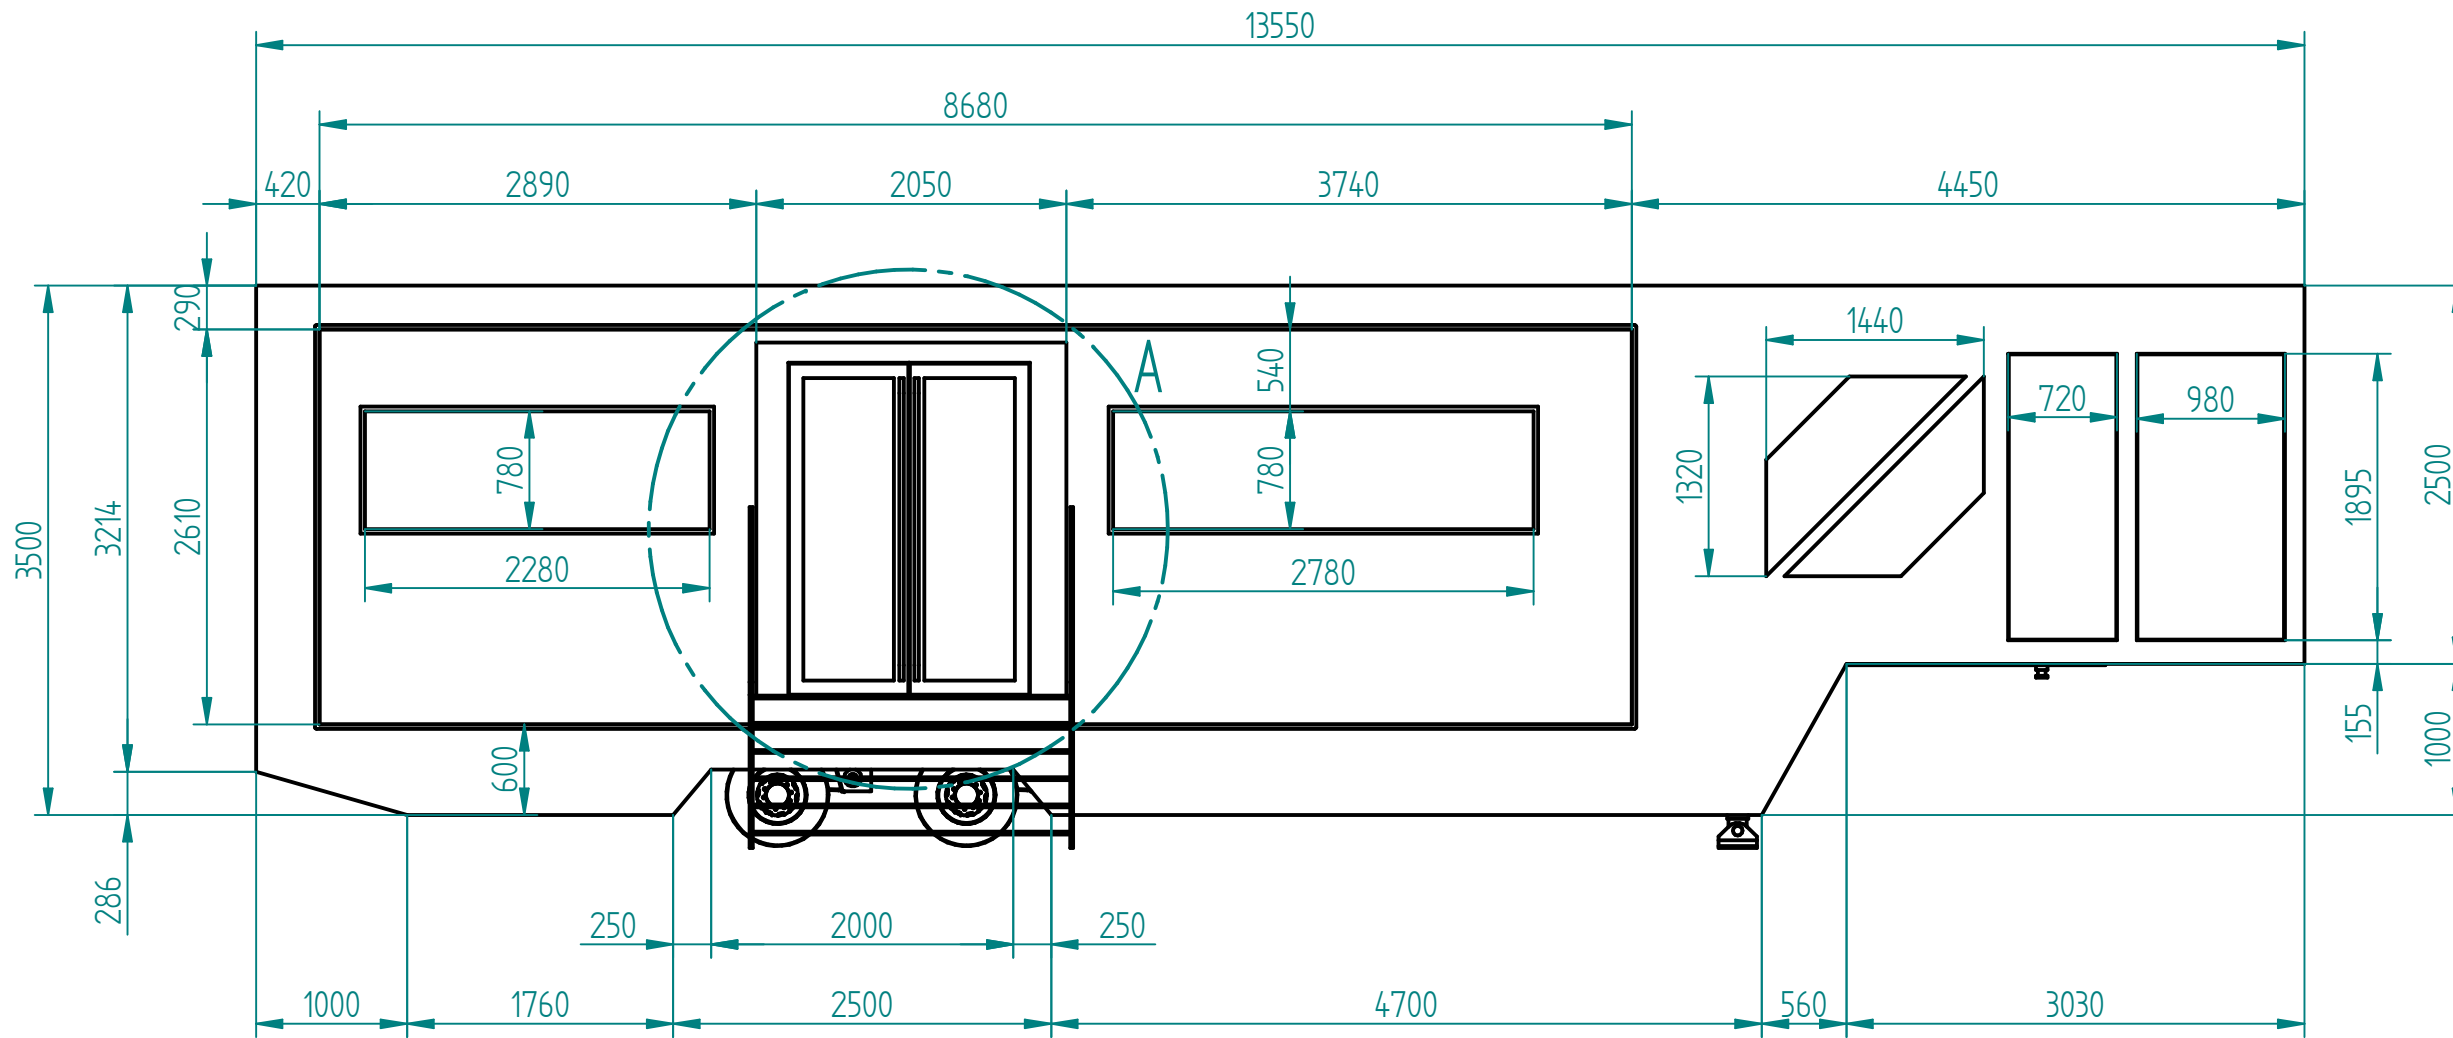

Overview extendable trailer

	NAME	DATE
DRAWN		06/17/19
UNLESS OTHERWISE SPECIFIED DIMENSIONS ARE IN MILLIMETERS ANGLES ±X.X°		

 EVENT TRAILER SERVICES		SIZE	TITLE
		A3	Double pod
SCALE:	WEIGHT:	SHEET 1 OF 4	

DETAIL A

Sideview 01

	NAME	DATE
DRAWN		06/17/19
UNLESS OTHERWISE SPECIFIED DIMENSIONS ARE IN MILLIMETERS ANGLES ±XX°		

 EVENT TRAILER SERVICES	
SIZE A3	TITLE Double pod
SCALE:	WEIGHT:
	SHEET 2 OF 4

Sideview 02

	NAME	DATE
DRAWN		06/17/19
UNLESS OTHERWISE SPECIFIED DIMENSIONS ARE IN MILLIMETERS ANGLES ±XX°		

EVENT TRAILER SERVICES

SIZE A3	TITLE Double pod
SCALE:	WEIGHT:
SHEET 3 OF 4	

Top view Inside dimention

	NAME	DATE
DRAWN		06/17/19
UNLESS OTHERWISE SPECIFIED DIMENSIONS ARE IN MILLIMETERS ANGLES ±X.X°		

 EVENT TRAILER SERVICES	
SIZE A3	TITLE Double pod
SCALE:	WEIGHT:
SHEET 4 OF 4	