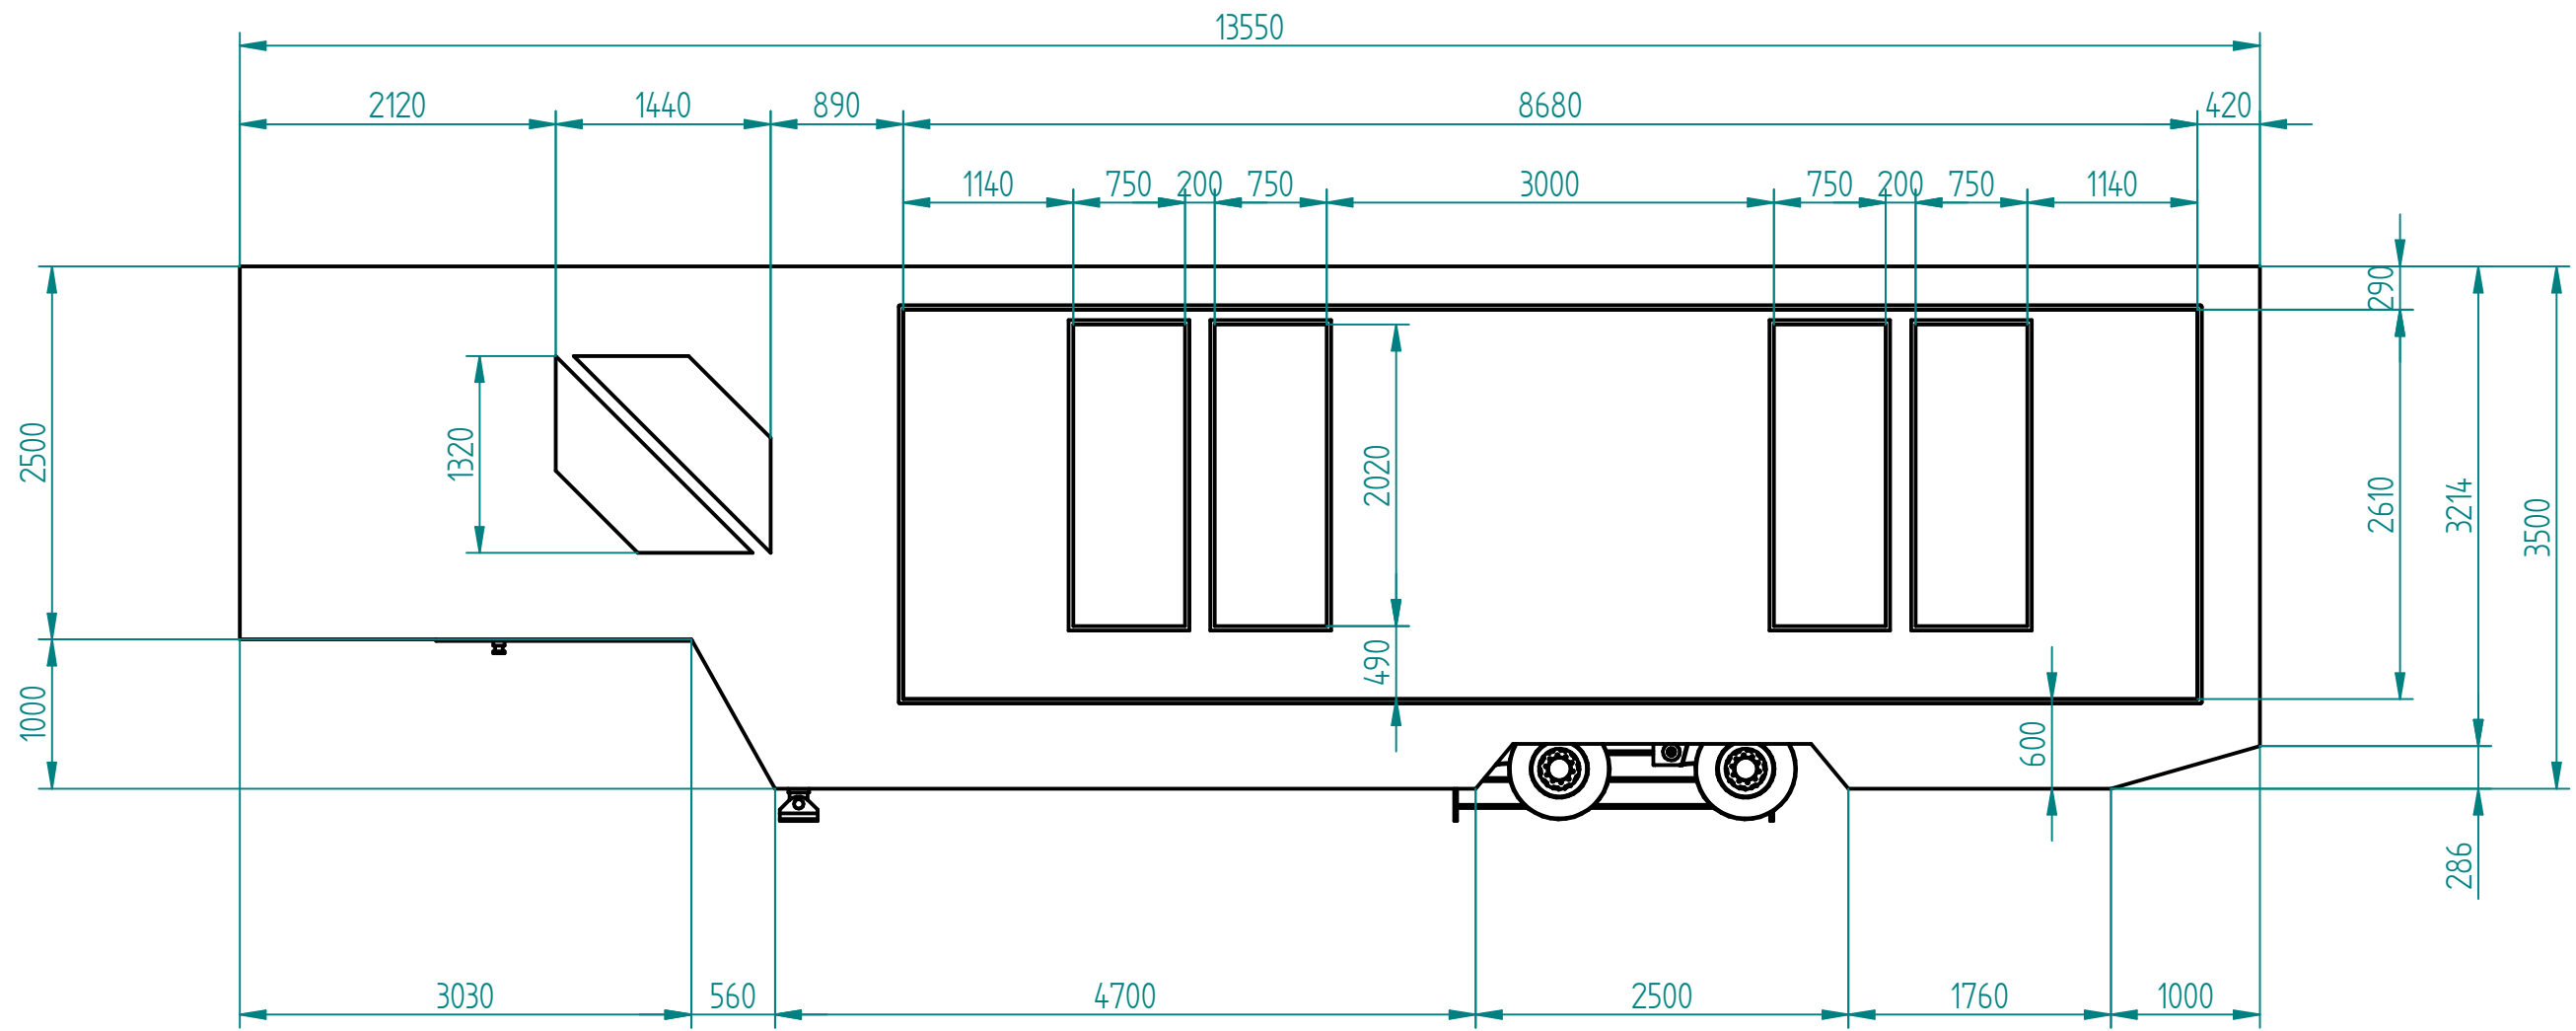

Overview extendable trailer

	NAME	DATE
DRAWN		06/17/19
UNLESS OTHERWISE SPECIFIED DIMENSIONS ARE IN MILLIMETERS ANGLES ±X.X°		

 EVENT TRAILER SERVICES		SIZE	TITLE
		A3	Double pod
SCALE:	WEIGHT:	SHEET 1 OF 4	

DETAIL A

Sideview 01

	NAME	DATE
DRAWN		06/17/19
UNLESS OTHERWISE SPECIFIED DIMENSIONS ARE IN MILLIMETERS ANGLES ±XX°		

 EVENT TRAILER SERVICES	
SIZE A3	TITLE Double pod
SCALE:	WEIGHT:
	SHEET 2 OF 4

Sideview 02

	NAME	DATE
DRAWN		06/17/19
UNLESS OTHERWISE SPECIFIED DIMENSIONS ARE IN MILLIMETERS ANGLES ±XX°		

EVENT TRAILER SERVICES

SIZE A3	TITLE Double pod
SCALE:	WEIGHT:
SHEET 3 OF 4	

Top view Inside dimention

	NAME	DATE
DRAWN		06/17/19
UNLESS OTHERWISE SPECIFIED DIMENSIONS ARE IN MILLIMETERS ANGLES ±X.X°		

 EVENT TRAILER SERVICES	
SIZE A3	TITLE Double pod
SCALE:	WEIGHT:
SHEET 4 OF 4	